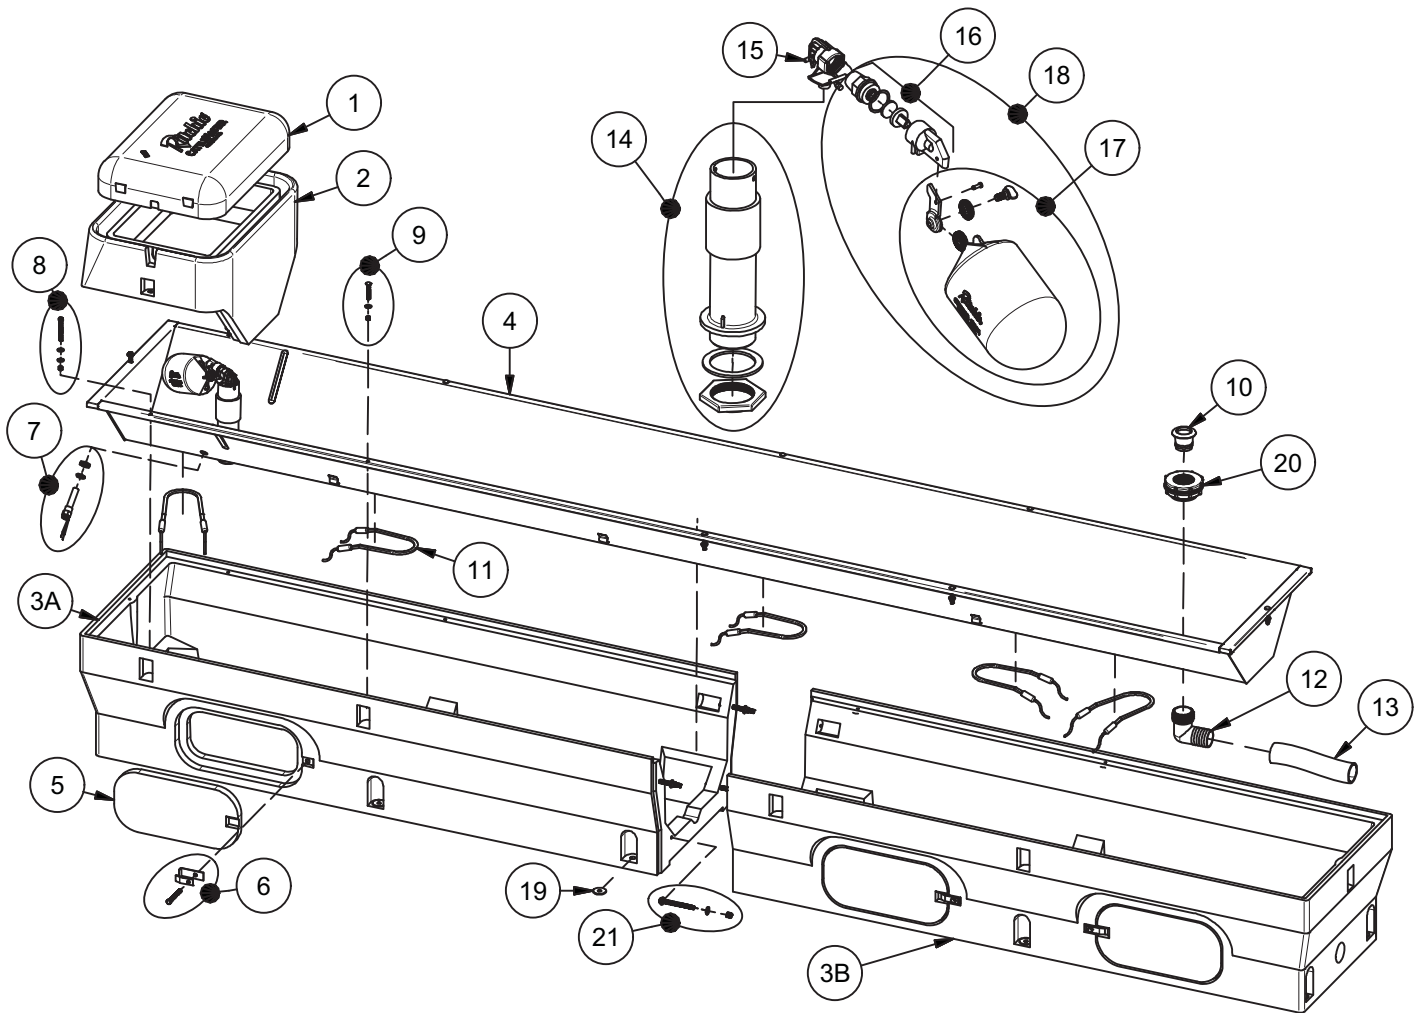

# CattleMaster 1440

Part # 18252

Item	Part #	Description	Qty	Item	Part #	Description	Qty	
1	18428	CM Cover	1	14	18181	CM Standpipe pkg	1 pkg	
2	18349	CM Frame pkg	1 pkg	15	11514	Valve Bracket 3/4" pkg	1 pkg	
	18350	CM Cover & Frame pkg	1 pkg	16	11101	Red Male Valve 3/4" pkg	1 pkg	
3A	18254	CM 1440 Casing Frame End	1	17	18314	Float with Hardware pkg	1 pkg	
3B	18269	CM 1440 Casing Drain End	1		18313	Hardware for Float pkg	1 pkg	
4	16791	CM 1440 Trough pkg	1 pkg	18	16991	Red Valve & Float pkg	1 pkg	
5	16621	Access Panel 6"x14"	3	19	18318	Bolt Down Washer (4/pkg)	3 pkg	
6	18147	Access Panel Hardware pkg	3 pkg	20	17679	CM Bulkhead fitting 2"	1	
7	16534	Fenwal Thermostat SS pkg	1 pkg	21	18300	Bolt/Nut/Wshr SS (2/pkg)	2 pkg	
	18320	O-Ring Fenwal (6/pkg)	1 pkg	NS	12583	Valve Supply Line pkg	1 pkg	
	18074	Nut Brass Fenwal (6/pkg)	1 pkg	NS	13830	Cable Htr 120V 48W (1/pkg)	1 pkg	
8	18266	Frame Bolt & Wshr SS(3/pkg)	1 pkg	NS	18333	CM 1440 Accessory pkg	1 pkg	
9	18265	Trough Bolt & Nut SS (5/pkg)	2 pkg	NS	14866	Seal Foam 1/2"x3/4"x10' Roll	3	
10	18338	CM Drain Plug pkg	1 pkg		18255	CM 1440 240V		
11	11419	Heater 120V 250W (1/pkg)	5 pkg		NS	11403	Heater 240V 300W (1/pkg)	3 pkg
12	17678	Drain Elbow Fitting	1	NS	16424	Cable Htr 240V 48W (1/pkg)	1 pkg	
13	17677	Drain Tube 10"	1					