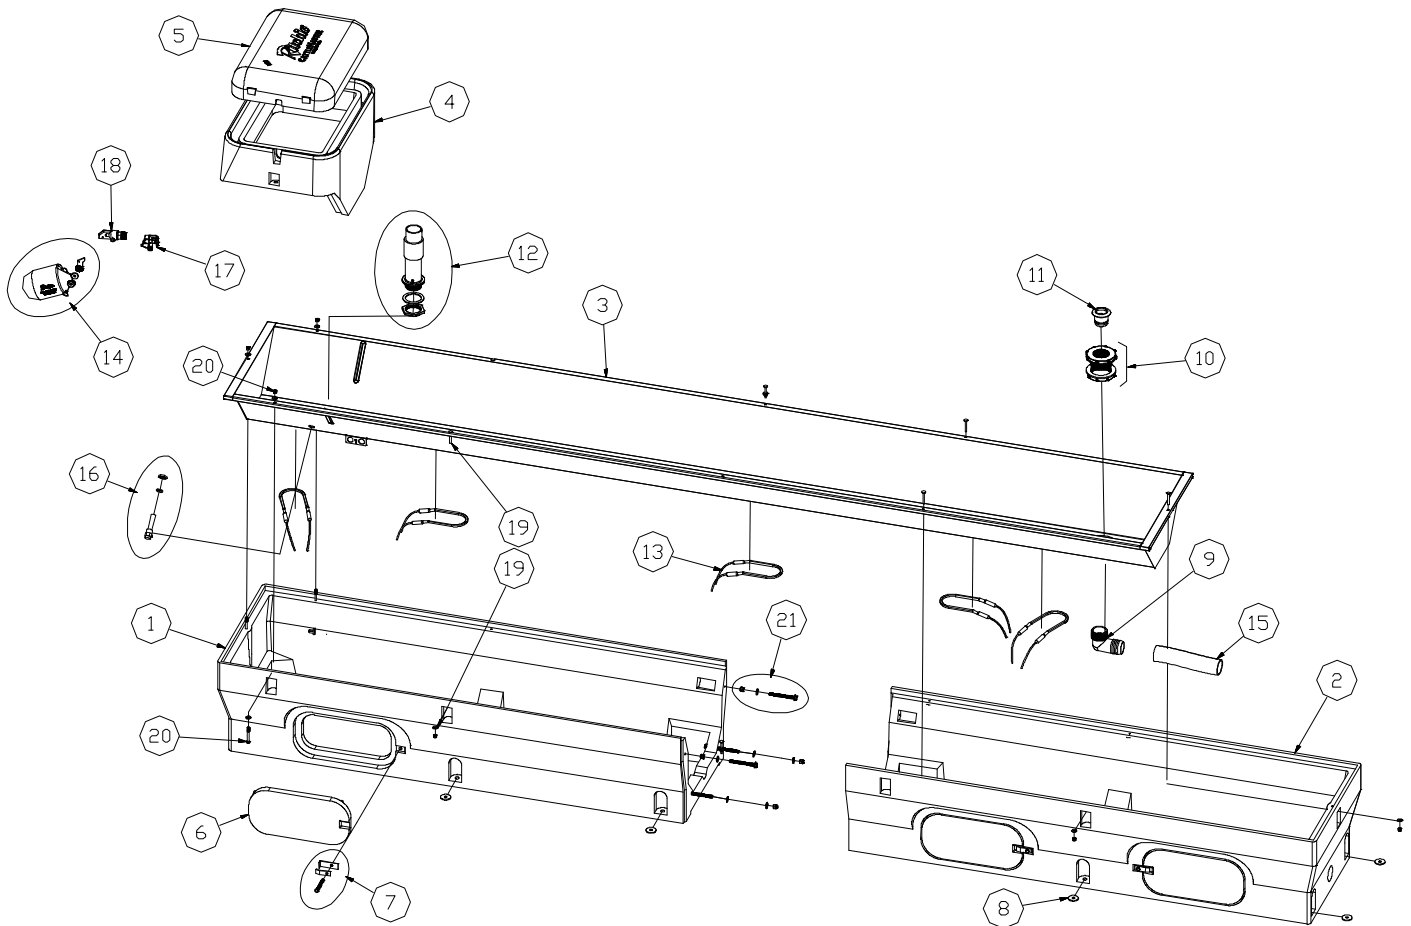

CattleMaster 1440 Electric

Part # 18252

Item	Part#	Description	Qty.
1	18254	Casing Frame End Poly	1
2	18269	Casing Drain End Poly	1
3	16791	SS Trough w/ Screws & Nuts Pkg.	1 Pkg.
4	18241	Frame Poly	1
5	18428	Cover Poly	1
6	16621	Access Panel 8" Poly	3
7	18147	Access Panel Hardware Pkg.	3 Pkg.
8	18318	Bolt Down Washer (4/Pkg.)	3 Pkg.
9	17678	Fitting - Elbow Pipe x 2" Barb	1
10	17679	Bulkhead Fitting 2"	1
11	18338	CM Plug Pkg.	1 Pkg.
12	18181	Standpipe w/ Washer & Nut Pkg.	1 Pkg.
13	11419	Heater 250W 120V (1/Pkg.)	5 Pkg.
14	18314	Float w/ Hardware Pkg.	1 Pkg.
	18313	Hardware for Float Pkg.	1 Pkg.

15	17677	Drain Tube 10"	1
16	16534	Fenwal Thermostat SS Pkg.	1 Pkg.
	18320	O-Ring Fenwal (6/Pkg.)	1 Pkg.
	18074	Nut - Fenwal Brass (6/Pkg.)	1 Pkg.
17	11514	Cattle Valve 3/4" Bracket Pkg.	1 Pkg.
18	11101	Cattle Valve Red Male 3/4" Pkg.	1 Pkg.
19	18265	Carriage Bolt & Nut SS (5/Pkg.)	1 Pkg.
20	18266	Screw & Nut for Frame SS (3/Pkg.)	1 Pkg.
21	18300	Bolt/Nut/Washer 3/8" x 4" SS Pkg.	2 Pkg.
NS	12583	Cattle Valve Supply Line Pkg.	1 Pkg.
NS	13830	Cable Heater 48W 120V (1/Pkg.)	1 Pkg.
NS	18333	Accessory Pkg.	1 Pkg.

For 240 Volt CattleMaster 1440 #18255, See Parts Below

NS	16424	Cable Heater 48W 240V (1/Pkg.)	1 Pkg.
NS	11403	Heater 300W 240V (1/Pkg.)	3 Pkg.

NS = Not Shown

Italicized text = Not included or optional configuration add-ons