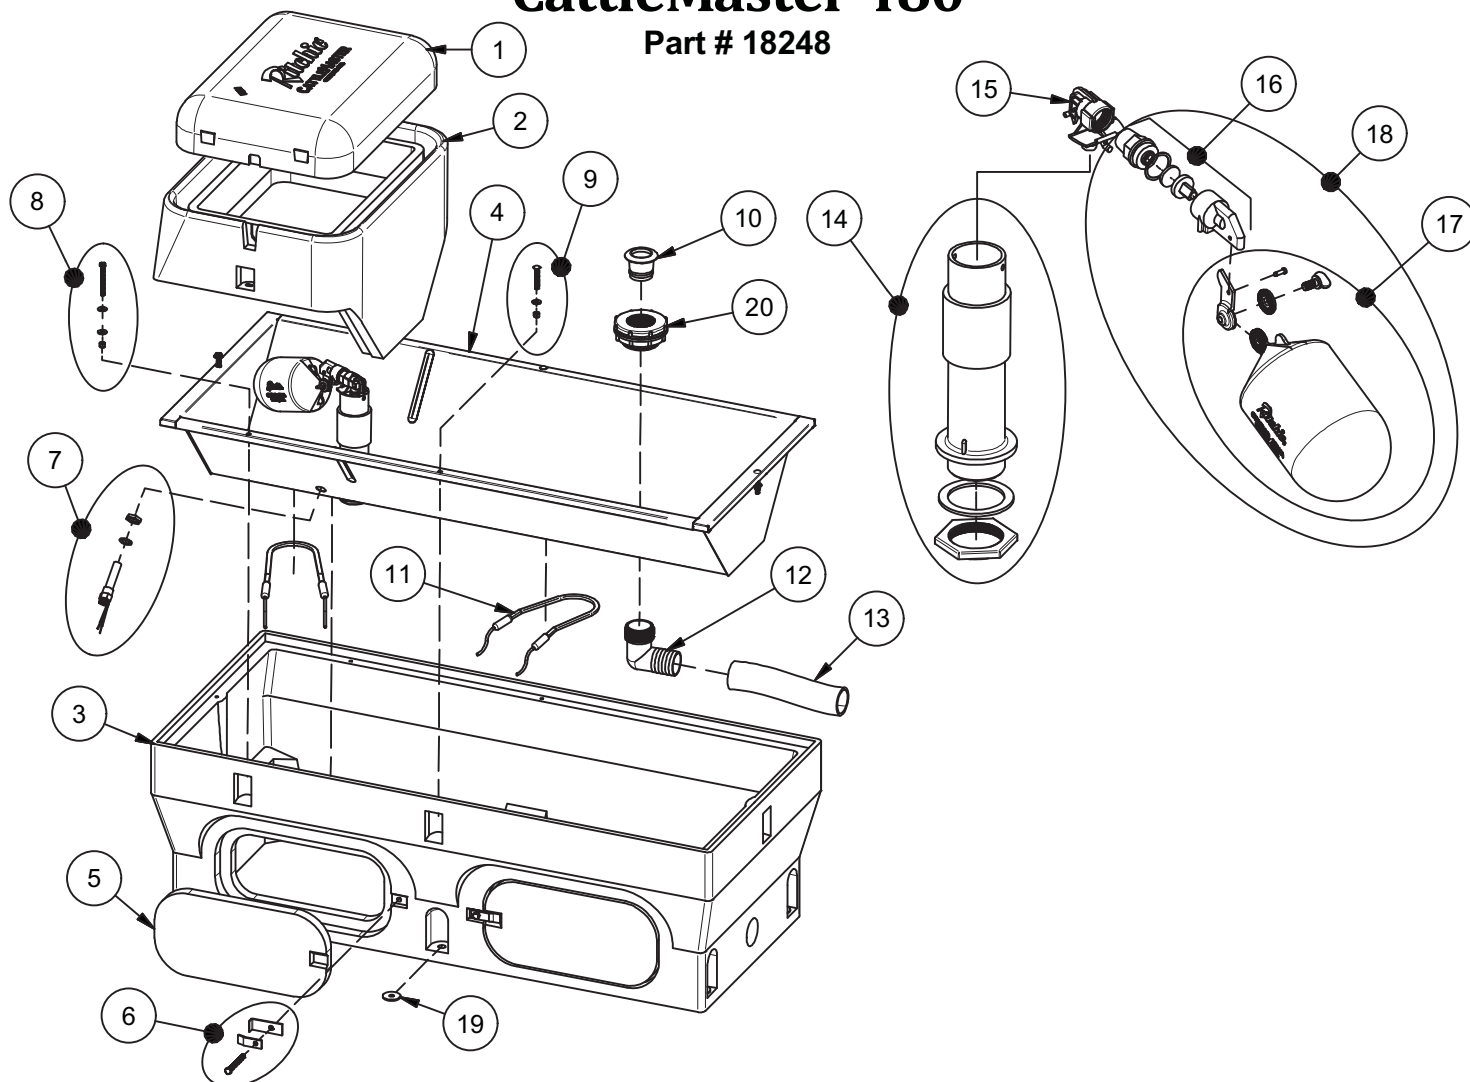

CattleMaster 480

Part # 18248

Item	Part #	Description	Qty	Item	Part #	Description	Qty
1	18428	CM Cover	1	14	18181	CM Standpipe pkg	1 pkg
2	18349	CM Frame pkg	1 pkg	15	11514	Valve Bracket 3/4" pkg	1 pkg
	18350	CM Cover & Frame pkg	1 pkg	16	11101	Red Male Valve 3/4" pkg	1 pkg
3	18250	CM 480 Casing	1	17	18314	Float with Hardware pkg	1 pkg
4	16780	CM 480 Trough pkg	1 pkg		18313	Hardware for Float pkg	1 pkg
5	16621	Access Panel 6"x14"	2	18	16991	Red Valve & Float pkg	1 pkg
6	18147	Access Panel Hardware pkg	2 pkg	19	18318	Bolt Down Washer (4/pkg)	2 pkg
7	16534	Fenwal Thermostat SS pkg	1 pkg	20	17679	CM Bulkhead fitting 2"	1
	18320	O-Ring Fenwal (6/pkg)	1 pkg	NS	12583	Valve Supply Line pkg	1 pkg
	18074	Nut Brass Fenwal (6/pkg)	1 pkg	NS	13830	Cable Htr 120V 48W (1/pkg)	1 pkg
8	18266	Frame Bolt & Wshr SS(3/pkg)	1 pkg	NS	18329	CM 480 Accessory pkg	1 pkg
9	18265	Trough Bolt & Nut SS (5/pkg)	1 pkg	NS	14866	Seal Foam 1/2"x3/4"x10' Roll	2
10	18338	CM Drain Plug pkg	1 pkg				
11	11419	Heater 120V 250W (1/pkg)	2 pkg		18251	CM 480 240V	
12	17678	Drain Elbow Fitting	1	NS	11403	Heater 240V 300W (1/pkg)	2 pkg
13	17677	Drain Tube 10"	1	NS	16424	Cable Htr 240V 48W (1/pkg)	1 pkg