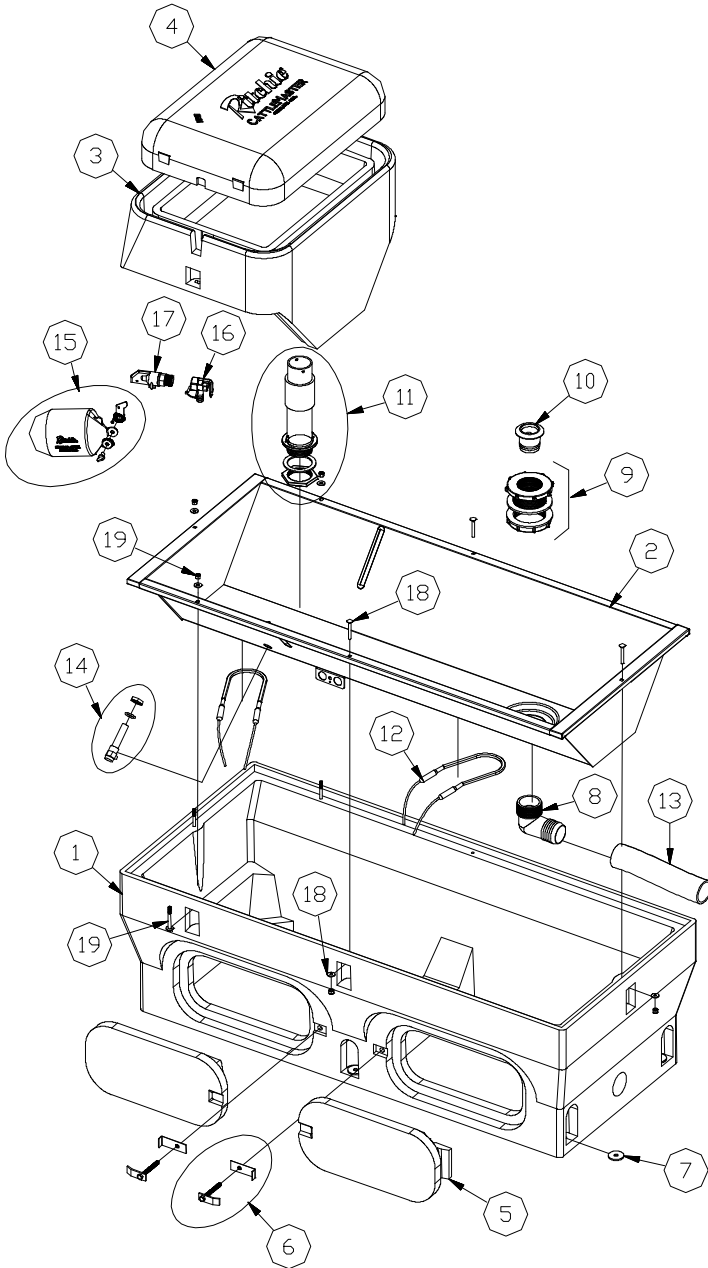

CattleMaster 480 Electric

Part # 18248

Item	Part #	Description	Qty
1	18250	Casing Poly	1
2	16780	SS Trough w/ Screws & Nuts Pkg.	1 Pkg.
3	18241	Frame Poly	1
4	18428	Cover Poly	1
5	16621	Access Panel 8" Poly	2
6	18147	Access Panel Hardware Pkg.	2 Pkg.
7	18318	Bolt Down Washer (4/Pkg.)	2 Pkg.
8	17678	Fitting - Elbow Pipe x 2" Barb	1
9	17679	Bulkhead Fitting 2"	1
10	18338	CM Plug Pkg.	1 Pkg.
11	18181	Standpipe w/ Washer & Nut Pkg.	1 Pkg.
12	11419	Heater 250W 120V (1/Pkg.)	2 Pkg.
13	17677	Drain Tube 10"	1
14	16534	Fenwal Thermostat SS Pkg.	1 Pkg.
	18320	O-Ring Fenwal (6/Pkg.)	1 Pkg.
	18074	Nut - Fenwal Brass (6/Pkg.)	1 Pkg.
15	18314	Float w/ Hardware Pkg.	1 Pkg.
	18313	Hardware for Float Pkg.	1 Pkg.
16	11514	Cattle Valve 3/4" Bracket Pkg.	1 Pkg.
17	11101	Cattle Valve Red Male 3/4" Pkg.	1 Pkg.
18	18265	Carriage Bolt & Nut SS (5/Pkg.)	1 Pkg.
19	18266	Screw & Nut for Frame Pkg.	1 Pkg.
NS	12583	Cattle Valve Supply Line Pkg.	1 Pkg.
NS	13830	Cable Heater 48W 120V (1/Pkg.)	1 Pkg.
NS	18329	Accessory Pkg.	1 Pkg.
For 240 Volt CattleMaster 480 #18251, See Parts Below			
NS	16424	Cable Heater 48W 240V (1/Pkg.)	1 Pkg.
NS	11403	Heater 300W 240V (1/Pkg.)	2 Pkg.

NS = Not Shown

Italicized text = Not included or optional configuration add-ons