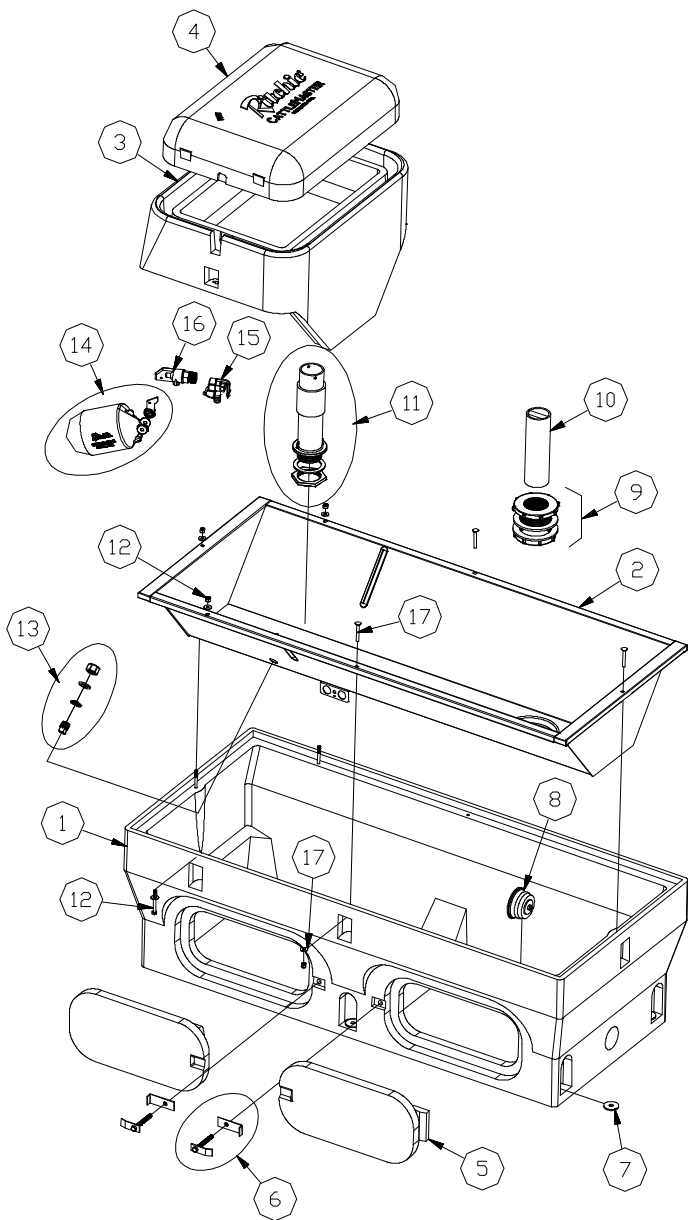

# CattleMaster 480 Constant Flow

Part # 18262

Item	Part #	Description	Qty
1	18250	Casing Poly	1
2	16780	SS Trough w/ Screws & Nuts Pkg.	1 Pkg.
3	18241	Frame Poly	1
4	18428	Cover Poly	1
5	16621	Access Panel 8" Poly	2
6	18147	Access Panel Hardware Pkg.	2 Pkg.
7	18318	Bolt Down Washer (4/Pkg.)	2 Pkg.
8	16478	Plug #13-1/2 Pkg.	1 Pkg.
9	17679	Bulkhead Fitting 2"	1
10	12154	Overflow Pipe 2" - Constant Flow	1
11	18181	Standpipe w/ Washer & Nut Pkg.	1 Pkg.
12	18266	Screw & Nut for Frame Pkg.	1 Pkg.
13	18316	Fenwal Replacement Plug Pkg.	1 Pkg.
14	18314	Float w/ Hardware Pkg.	1 Pkg.
	18313	Hardware for Float Pkg.	1 Pkg.
15	11514	Cattle Valve 3/4" Bracket Pkg.	1 Pkg.
16	16891	Constant Flow w/ Petcock Pkg.	1 Pkg.
-or-			
16	11142	Constant Flow w/o Petcock Pkg.	1 Pkg.
17	18265	Carriage Bolt & Nut SS (5/Pkg.)	1 Pkg.
NS	12583	Cattle Valve Supply Line Pkg.	1 Pkg.
NS	11793	Petcock Valve (1/Pkg.)	1 Pkg.
NS	18330	Accessory Pkg.	1 Pkg.