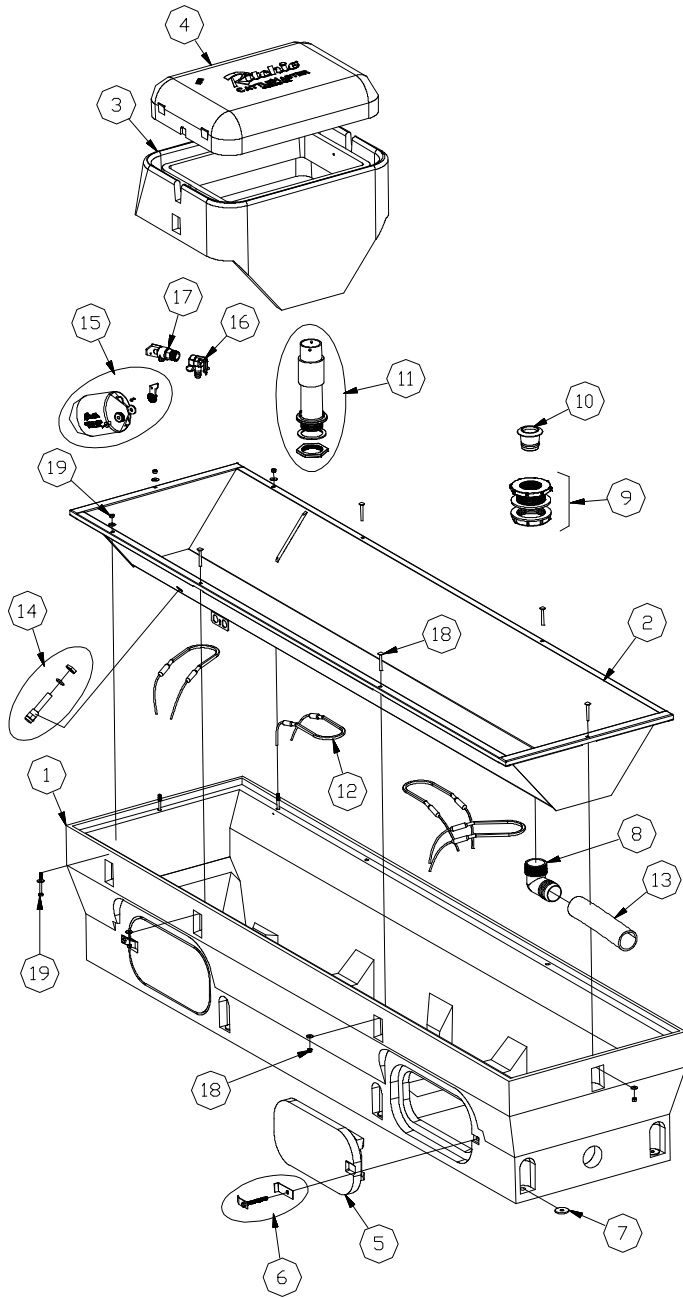

# CattleMaster 840 Electric

Part # 18235

Item	Part #	Description	Qty
1	18240	Casing Poly	1
2	16786	SS Trough w/ Screws & Nuts Pkg.	1 Pkg.
3	18241	Frame Poly	1
4	18428	Cover Poly	1
5	16621	Access Panel 8" Poly	2
6	18147	Access Panel Hardware Pkg.	2 Pkg.
7	18318	Bolt Down Washer (4/Pkg.)	2 Pkg.
	17678	Fitting - Elbow Pipe x 2" Barb	1
9	17679	Bulkhead Fitting 2"	1
10	18338	CM Plug Pkg.	1 Pkg.
11	18181	Standpipe w/ Washer & Nut Pkg.	1 Pkg.
12	11419	Heater 250W 120V (1/Pkg.)	4 Pkg.
13	17677	Drain Tube 10"	1
14	16534	Fenwal Thermostat SS Pkg.	1 Pkg.
	18320	O-Ring Fenwal (6/Pkg.)	1 Pkg.
	18074	Nut - Fenwal Brass (6/Pkg.)	1 Pkg.
15	18314	Float w/ Hardware Pkg.	1 Pkg.
	18313	Hardware for Float Pkg.	1 Pkg.
16	11514	Cattle Valve 3/4" Bracket Pkg.	1 Pkg.
17	11101	Cattle Valve Red Male 3/4" Pkg.	1 Pkg.
18	18265	Carriage Bolt & Nut SS (5/Pkg.)	1 Pkg.
19	18266	Screw & Nut for Frame Pkg.	1 Pkg.
NS	12583	Cattle Valve Supply Line Pkg.	1 Pkg.
NS	13830	Cable Heater 48W 120V (1/Pkg.)	1 Pkg.
NS	18331	Accessory Pkg.	1 Pkg.
For 240 Volt CattleMaster 840 #18243, See Parts Below			
NS	16424	Cable Heater 48W 240V (1/Pkg.)	1 Pkg.
NS	11403	Heater 300W 240V (1/Pkg.)	3 Pkg.