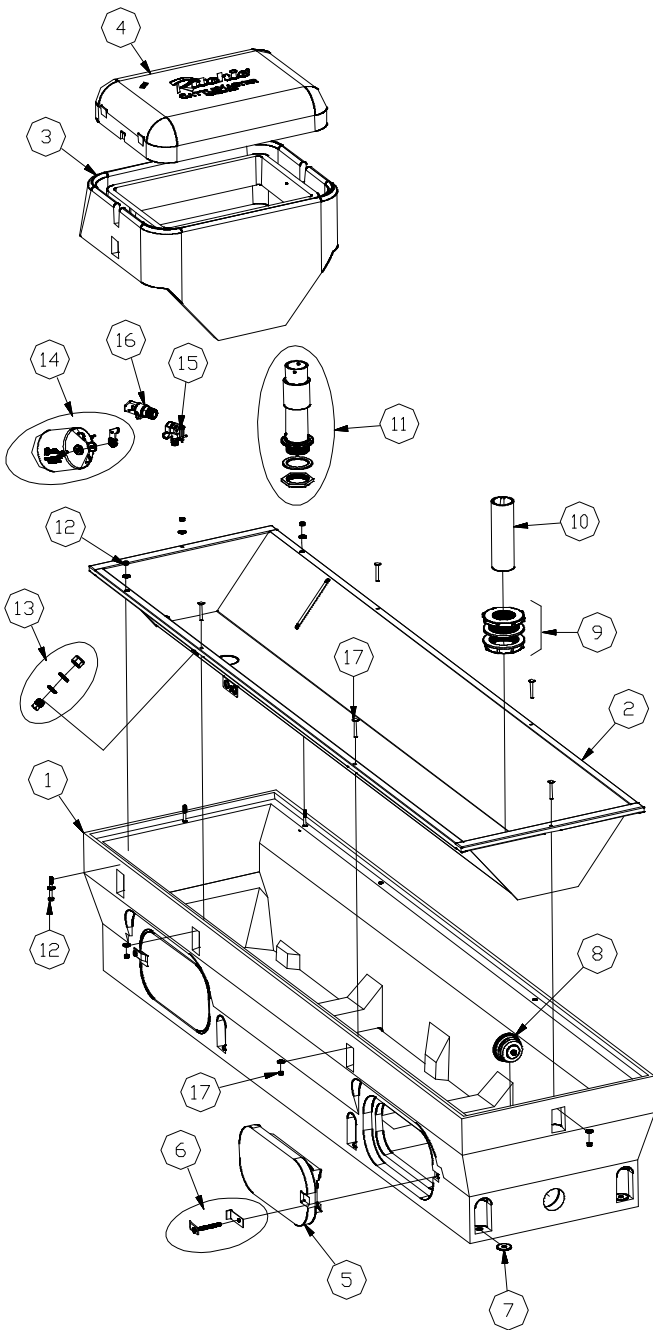

CattleMaster 840 Constant Flow

Part # 18263

Item	Part #	Description	Qty
1	18240	Casing Poly	1
2	16786	SS Trough w/ Screws & Nuts Pkg.	1 Pkg.
3	18241	Frame Poly	1
4	18428	Cover Poly	1
5	16621	Access Panel 8" Poly	2
6	18147	Access Panel Hardware Pkg.	2 Pkg.
7	18318	Bolt Down Washer (4/Pkg.)	2 Pkg.
8	16478	Plug #13-1/2 Pkg.	1 Pkg.
9	17679	Bulkhead Fitting 2"	1
10	12154	Overflow Pipe 2" - Constant Flow	1
11	18181	Standpipe w/ Washer & Nut Pkg.	1 Pkg.
12	18317	Quick Release Pins SS (2/Pkg.)	1 Pkg.
13	18316	Fenwal Replacement Plug Pkg.	1 Pkg.
14	18314	Float w/ Hardware Pkg.	1 Pkg.
	18313	Hardware for Float Pkg.	1 Pkg.
15	11514	Cattle Valve 3/4" Bracket Pkg.	1 Pkg.
16	16891	Constant Flow w/ Petcock Pkg.	1 Pkg.
-or-	11142	Constant Flow w/o Petcock Pkg.	1 Pkg.
17	18265	Carriage Bolt & Nut SS (5/Pkg.)	1 Pkg.
18	18266	Screw & Nut for Frame SS	1 Pkg.
NS	12583	Cattle Valve Supply Line Pkg.	1 Pkg.
NS	11793	Petcock Valve (1/Pkg.)	1 Pkg.
NS	18332	Accessory Pkg.	1 Pkg.