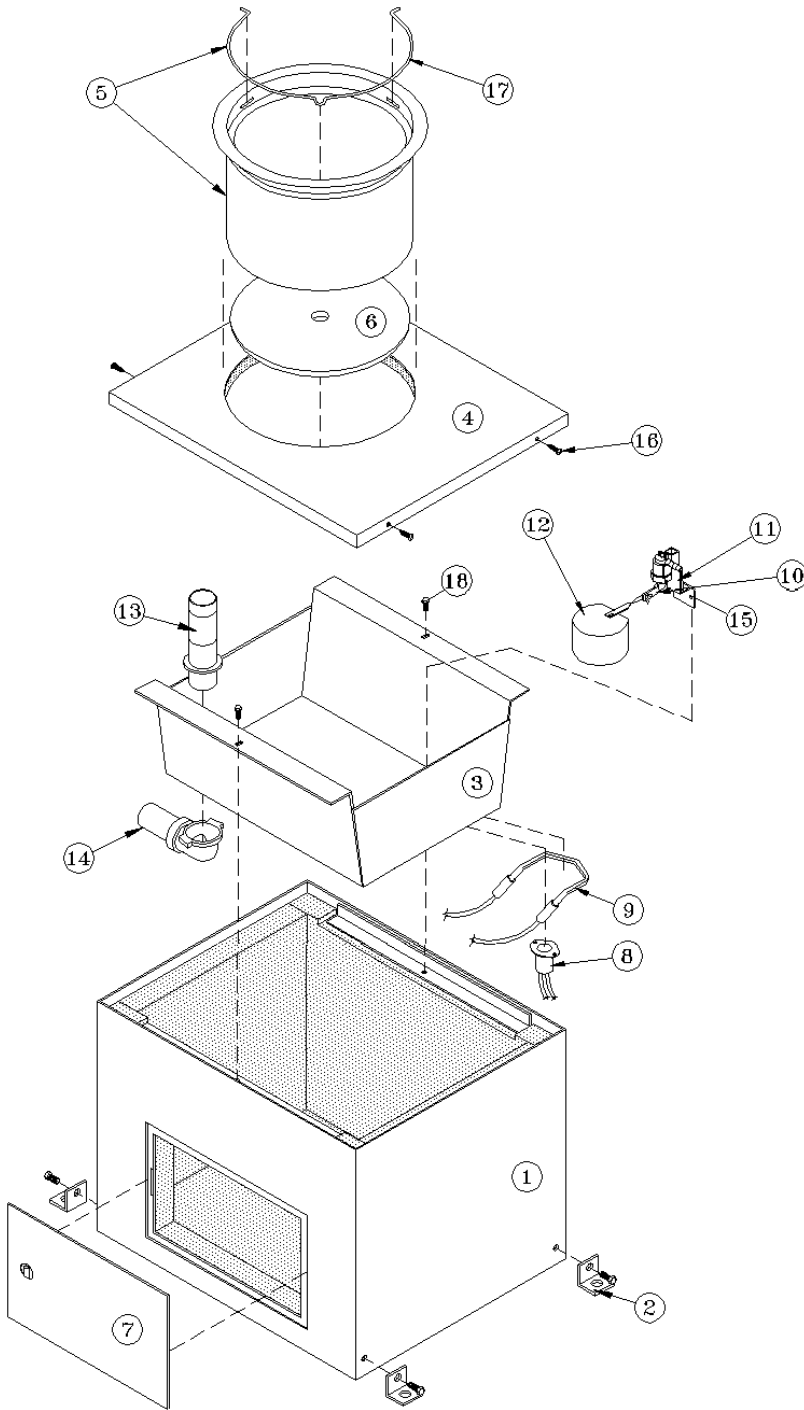

# Commander 1

Part # 16751

Item	Part #	Description	Qty
1	15533	Casing Pkg. Commander 1	1
2	13775	SS Hold Down Angles (4/Pkg.)	1 Pkg.
3	16750	Trough – Commander 1 SS	1
4	15495	Cover – Commander 1	1
5	16362	Plastic Drink Well W/Rtn. Ring	1
6	14412	Thermal Cap	1
7	15514	Access Panel Com.	1
8	11885	Disc Thermostat Pkg.	1 Pkg.
9	14150	125W Element (120 Volt) (1/Pkg.)	1 Pkg.
10	12574	½" White Valve Pkg.	1 Pkg.
11	11515	½" Hog Valve Bracket Pkg.	1 Pkg.
12	12836	Hog Float W/Long Arm Pkg.	1 Pkg.
13	14647	Drain Plug & Overflow	1
14	16172	Drain Pipe W/Elbow	1
15	15154	Screw-Valve Bracket (10/Pkg.)	1 Pkg.
16	15818	Screw – Cover (4/Pkg.)	1 Pkg.
17	14201	Retaining Ring	1
18	15532	Screw – Trough (6/Pkg.)	1 Pkg.
NS	15536	Hose 3/8" x24" W/Clamps & Adpt.	1 Pkg.
NS	15658	Casing Insulation Pkg. – Com 1	1 Pkg.
NS	13830	48W Cable Heater (120V) (1/Pkg.)	1 Pkg.
NS	15515	Complete Accessory Pkg.	1 Pkg.

For 240 Volt Commander 1 #16818, See Parts Below

NS	16424	48W Cable Heater (240V) (1/Pkg.)	1 Pkg.
NS	16664	200W Element (240 Volt) (1/Pkg.)	1 Pkg.

NS = Not Shown

*Italicized text = Not included or optional configuration add-ons*