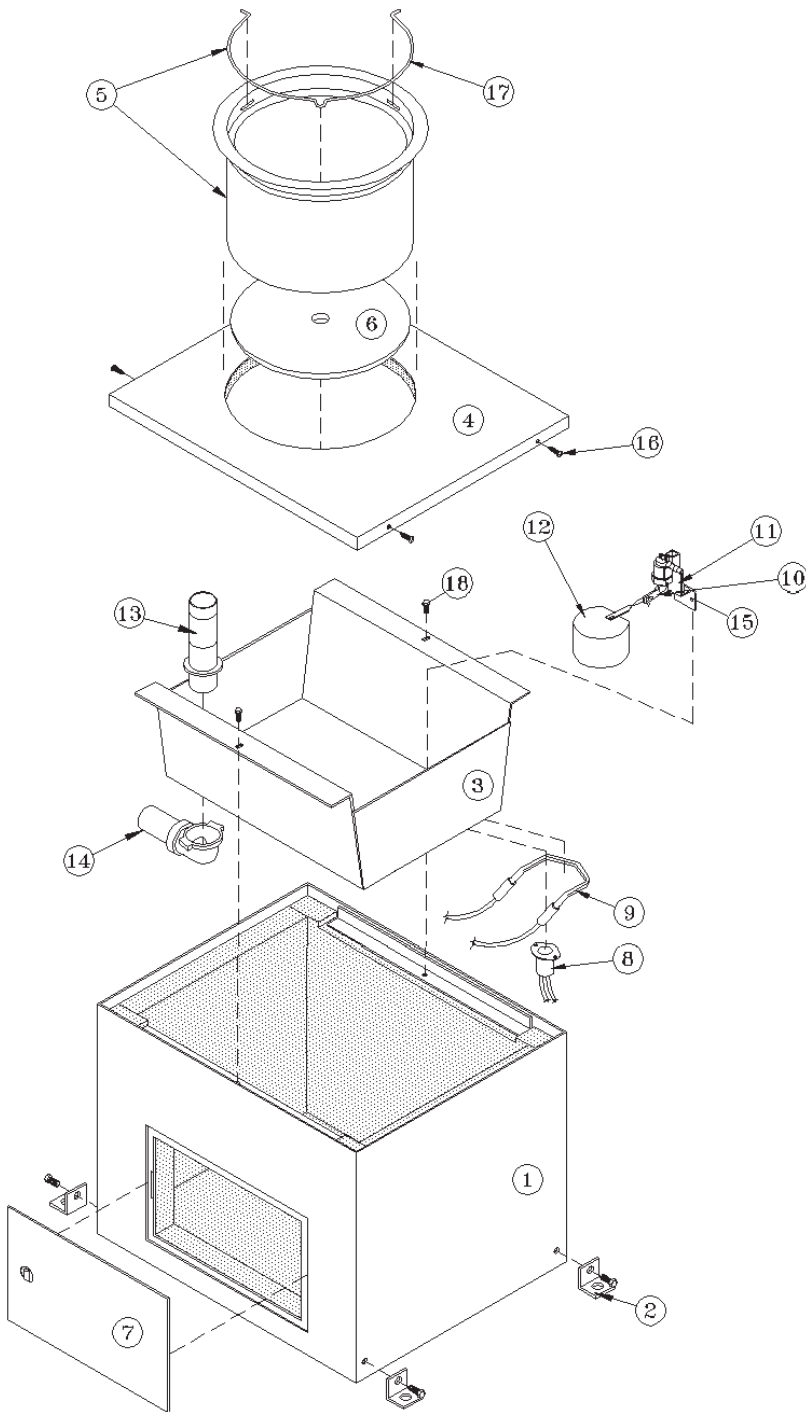

Commander 1

Part # 16751

Item	Part #	Description	Qty
1	15533	Casing Pkg. Commander 1	1
2	13775	SS Hold Down Angles (4/Pkg.)	1 Pkg.
3	16750	Trough – Commander 1 SS	1
4	15495	Cover – Commander 1	1
5	16362	Plastic Drink Well W/Rtn. Ring	1
6	14412	Thermal Cap	1
7	15514	Access Panel Com.	1
8	11885	Disc Thermostat Pkg.	1 Pkg.
9	14150	125W Element (120 Volt) (1/Pkg.)	1 Pkg.
10	12574	½" White Valve Pkg.	1 Pkg.
11	11515	½" Valve Bracket Pkg.	1 Pkg.
12	12836	Float W/Long Arm Pkg.	1 Pkg.
13	14647	Drain Plug & Overflow	1
14	16172	Drain Pipe W/Elbow	1
15	15154	Screw-Valve Bracket (10/Pkg.)	1 Pkg.
16	15818	Screw – Cover (4/Pkg.)	1 Pkg.
17	14201	Retaining Ring	1
18	15532	Screw – Trough (6/Pkg.)	1 Pkg.
NS	15536	Hose 3/8" x24" W/Clamps & Adpt.	1 Pkg.
NS	15658	Casing Insulation Pkg. – Com 1	1 Pkg.
NS	13830	48W Cable Heater (120V) (1/Pkg.)	1 Pkg.
NS	15515	Complete Accessory Pkg.	1 Pkg.

For 240 Volt Commander 1 #16818, See Parts Below

NS	16424	48W Cable Heater (240V) (1/Pkg.)	1 Pkg.
NS	16664	200W Element (240 Volt) (1/Pkg.)	1 Pkg.

NS = Not Shown

Italicized text = Not included or optional configuration add-ons