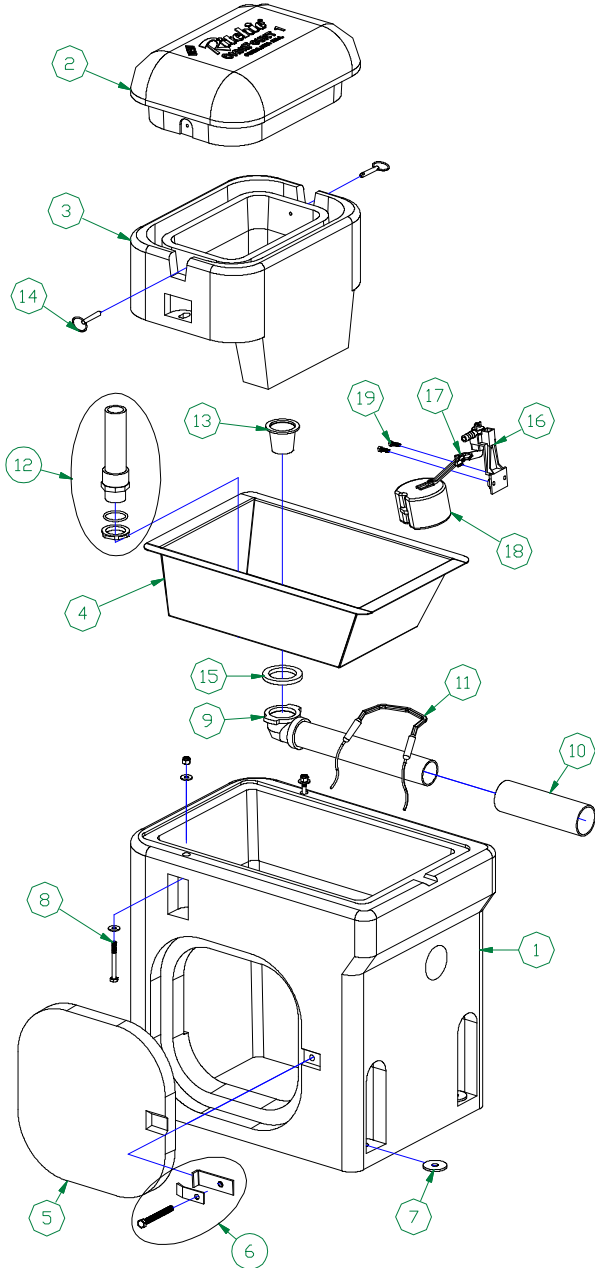

# OmniFount 1

Part # 18359

Item	Part #	Description	Qty
1	18361	Casing Omni 1	1
2	18364	Cover Omni 1	1
3	18366	Frame Omni 1	1
4	18368	Trough SS Omni 1	1
5	18370	Access Panel 10"x10" Poly	1
6	18147	Access Panel Hardware Pkg.	1 Pkg.
7	18318	Bolt Down Washer (4/Pkg.)	1 Pkg.
8	18266	Screw & Nut for Frame (3/Pkg.)	1 Pkg.
9	11471	Drain Pipe w/ Elbow	1
10	17500	Drain Pipe Guard	1
11	14150	Heater 125W 120V (1/Pkg.)	1 Pkg.
12	16866	Standpipe w/ Oring & Nut Pkg.	1 Pkg.
13	11480	Drain Plug	1
14	18317	Quick Release Pins SS (2/Pkg.)	1 Pkg.
15	18075	Drain Washer (6/Pkg.)	1 Pkg.
16	11515	Valve Bracket 1/2" w/ Screw Pkg.	1 Pkg.
17	12575	Valve 1/2" Red Pkg.	1 Pkg.
18	13613	Float 3-1/4" w/ Short Arm Pkg.	1 Pkg.
19	15154	Screw Valve Bracket (10/Pkg.)	1 Pkg.
NS	11885	Disk Thermostat Pkg.	1 Pkg.
NS	13830	Cable Heater 48W 120V (1/Pkg.)	1 Pkg.
NS	16627	Accessory Pkg.	1 Pkg.

For 240 Volt Omni 1 #18362, See Parts Below

NS	16424	Cable Heater 48W 240V (1/Pkg.)	1 Pkg.
NS	16664	Heater 200W 240V (1/Pkg.)	1 Pkg.

NS = Not Shown

*Italicized text = Not included or optional configuration add-ons*