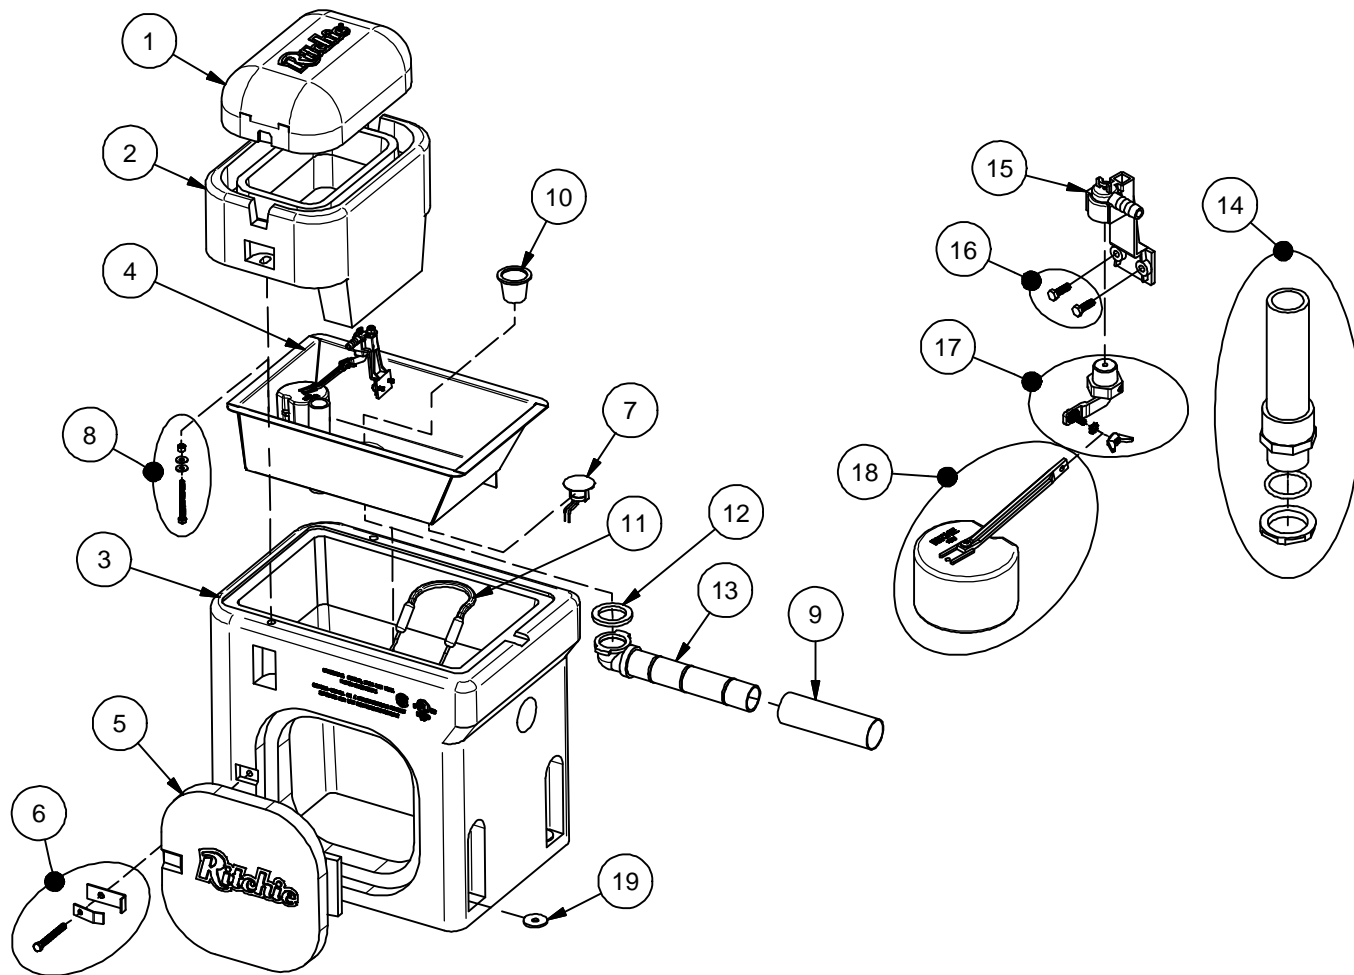

OmniFount 1

Part # 18359

Item	Part #	Description	Qty	Item	Part #	Description	Qty
1	18422	Omni 1 Cover	1	14	16866	Standpipe pkg	1 pkg
2	18473	Omni 1 Frame pkg	1 pkg	15	11515	Valve Bracket 1/2" w/ Scrws pkg	1 pkg
	18474	Omni 1 Cover & Frame pkg	1 pkg	16	18066	Screws Valve Bracket (6/ pkg)	1 pkg
3	18361	Omni 1 Casing	1	17	12575	Red Valve 1/2" pkg	1 pkg
4	18368	Omni 1 Trough	1 pkg	18	13613	Float with Short Arm pkg	1 pkg
5	18370	Access Panel 10"x10"	1	19	18318	Bolt Down Washer (4/pkg)	1 pkg
6	18147	Access Panel Hardware pkg	1 pkg	NS	13830	Cable Htr 120V 48W (1/pkg)	1 pkg
7	11885	Disc Thermostat pkg	1 pkg	NS	16627	Omni 1 Accessory pkg	1 pkg
8	18266	Frame Bolt,nut&wshr SS(3/pkg)	1 pkg	NS	16523	Seal Foam 1/4"x3/4"x25' Roll	1
9	17500	Drain Pipe Guard	1	NS	14866	Seal Foam 1/2"x3/4"x10' Roll	1
10	18628	Drain Plug (2/pkg)	1 pkg				
11	14150	Heater 120V 125W (1/pkg)	1 pkg		18362	OMNI 1 240V	
12	18075	Drain Washer (6/pkg)	1 pkg	NS	16664	Heater 240V 200W (1/pkg)	1 pkg
13	11471	Drain Pipe with Elbow	1	NS	16424	Cable Htr 240V 48W (1/pkg)	1 pkg