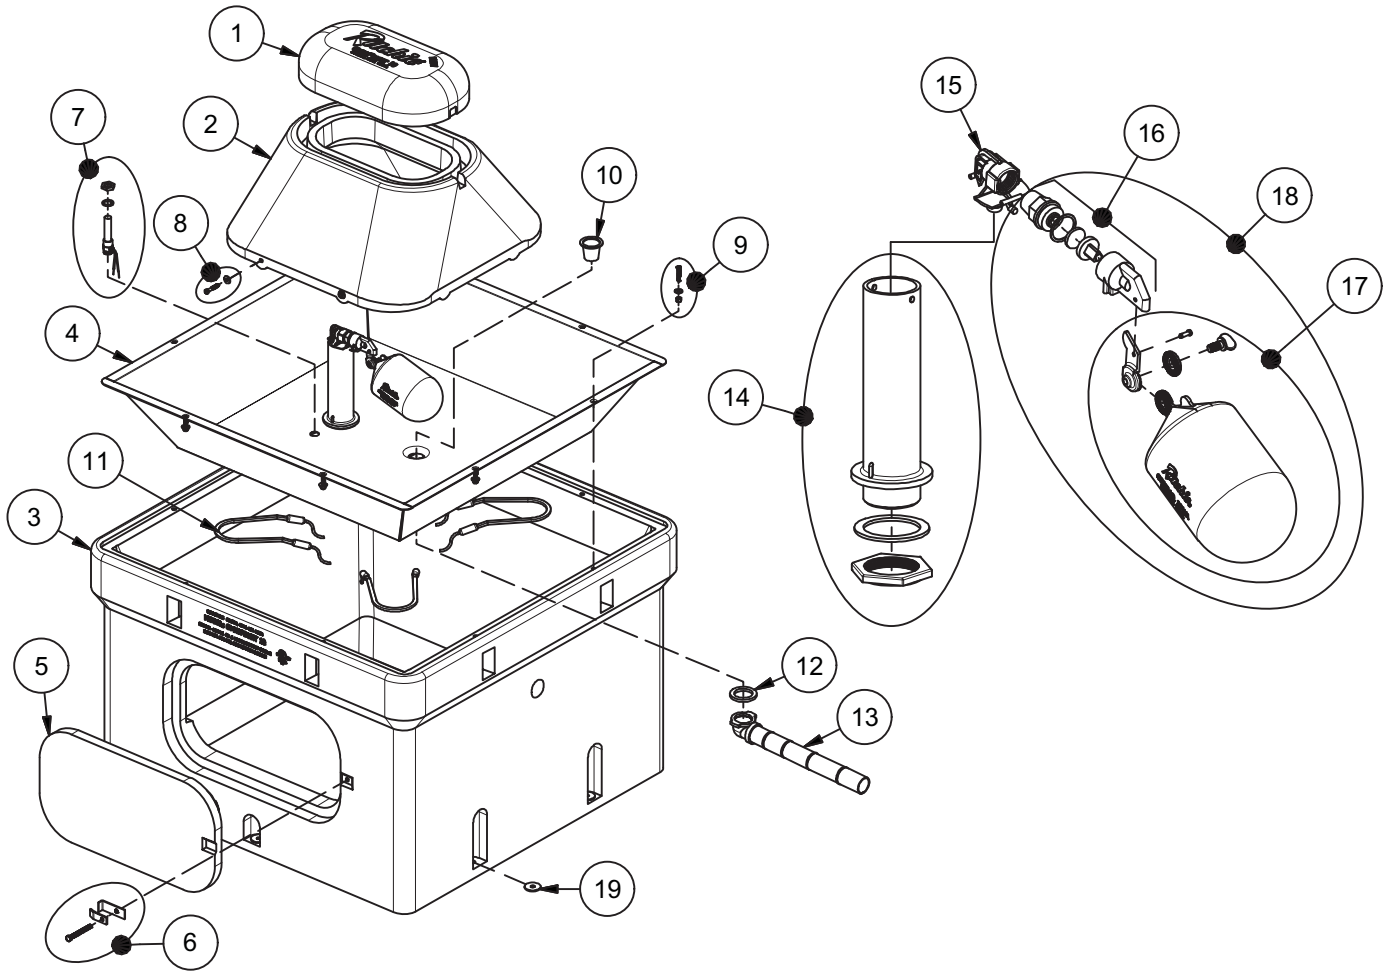

OmniFount 10

Part # 18460

Item	Part #	Description	Qty	Item	Part #	Description	Qty
1	18462	Omni 10 Cover	1	14	16629	Standpipe pkg	1 pkg
2	18464	Omni 10 Frame	1	15	11514	Valve Bracket 3/4" pkg	1 pkg
	18472	Omni 10 Cover & Frame pkg	1 pkg	16	15377	Green Male Valve 3/4" pkg	1 pkg
3	18466	Omni 10 Casing	1	17	18314	Float with Hardware pkg	1 pkg
4	18469	Omni 10 Trough	1 pkg		18313	Hardware for Float pkg	1 pkg
5	16562	Access Panel 10"x20"	1	18	16993	Green Valve & Float pkg	1 pkg
6	18147	Access Panel Hardware pkg	1 pkg	19	18318	Bolt Down Washer (4/pkg)	2 pkg
7	16534	Fenwal Thermostat SS pkg	1 pkg	NS	12583	Valve Supply Line pkg	1 pkg
	18320	O-Ring Fenwal (6/pkg)	1 pkg	NS	13830	Cable Htr 120V 48W (1/pkg)	1 pkg
	18074	Nut Brass Fenwal (6/pkg)	1 pkg	NS	16554	Omni 10 Accessory pkg	1 pkg
8	18471	Frame Bolt & Wshr SS(4/pkg)	1 pkg	NS	16523	Seal Foam 1/4"x3/4"x25' Roll	1
9	18095	Trough Screw & Nut SS (2/pkg)	4 pkg	NS	14866	Seal Foam 1/2"x3/4"x10' Roll	1
10	11480	Drain Plug	1				
11	11419	Heater 120V 250W (1/pkg)	4 pkg		18461	OMNI 10 240V	
12	18075	Drain Washer (6/pkg)	1 pkg	NS	11403	Heater 240V 300W (1/pkg)	3 pkg
13	11473	Drain Pipe with Elbow	1	NS	16424	Cable Htr 240V 48W (1/pkg)	1 pkg