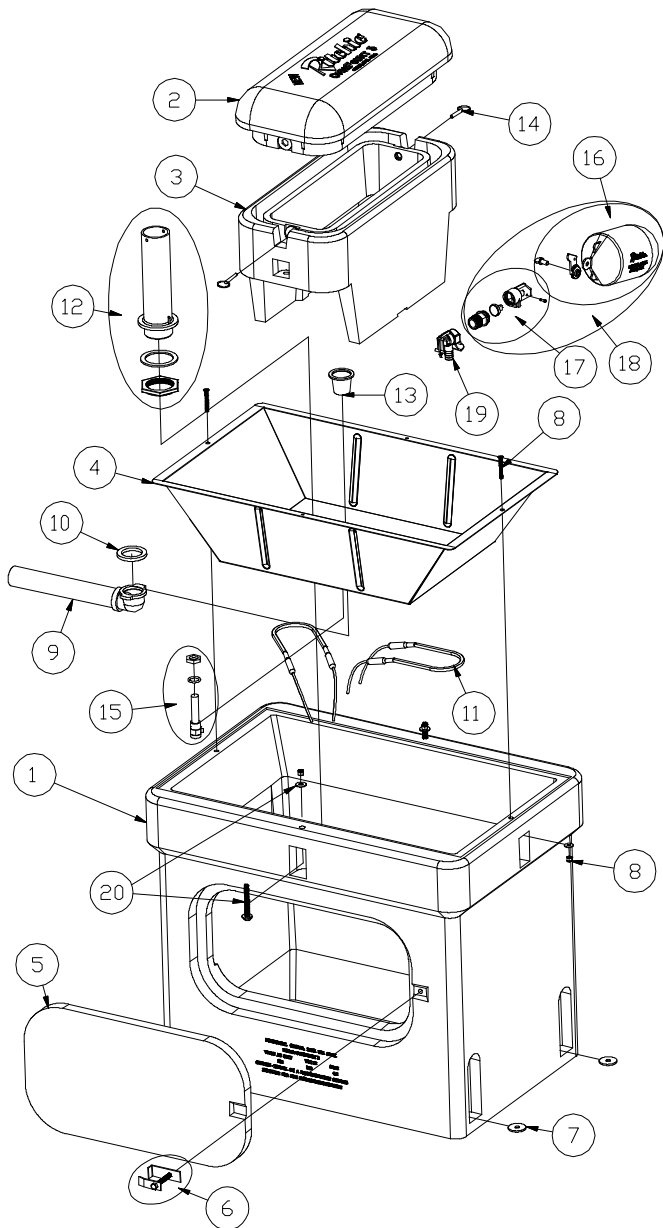

# OmniFount 3

Part # 18720

Item	Part #	Description	Qty.
1	18272	Casing Omni 3	1
2	18275	Cover Omni 3	1
3	18277	Frame Omni 3	1
4	18342	Trough SS Omni 3	1
5	16562	Access Panel 10" Poly	1
6	18147	Access Panel Hardware Pkg.	1 Pkg
7	18318	Bolt Down Washer (4/Pkg.)	1 Pkg
8	18095	Trough Screw & Nut Pkg.	1 Pkg
9	11472	Drain Pipe w/ Elbow	1
10	18075	Drain Washer (6/Pkg.)	1 Pkg
11	11419	250W Element (120 Volt) (1/Pkg.)	2 Pkg
12	16629	Standpipe w/ Washer & Nut Pkg.	1 Pkg
13	11480	Drain Plug	1
14	18317	Quick Release Pins (2/Pkg.)	1 Pkg
15	16534	Fenwal Thermostat SS Pkg.	1 Pkg
	18320	O-Ring – Fenwal (6/Pkg.)	1 Pkg
	18074	Nut – Fenwal Brass (6/Pkg.)	1 Pkg
16	18314	Float w/ Hardware Pkg.	1 Pkg
	18313	Hardware for Float Pkg.	1 Pkg
17	15377	¾" Green Male Cattle Valve Pkg.	1 Pkg
18	16993	Valve & Float Pkg.	1 Pkg
19	11514	¾" Cattle Valve Bracket Pkg.	1 Pkg
20	18319	Screw/Nut/Washer 5/16"x3" (2/Pkg)	1 Pkg
NS	12583	Supply Line Assembly Pkg.	1 Pkg
NS	13830	Cable Heater 48W 120V (1/Pkg.)	1 Pkg
NS	16554	Complete Accessory Pkg.	1 Pkg

For 240 Volt Omni 3 #18273, See Parts Below

NS	16424	Cable Heater 48W 240V (1/Pkg)	1 Pkg
NS	11403	300W Element 240V (1/Pkg)	2 Pkg