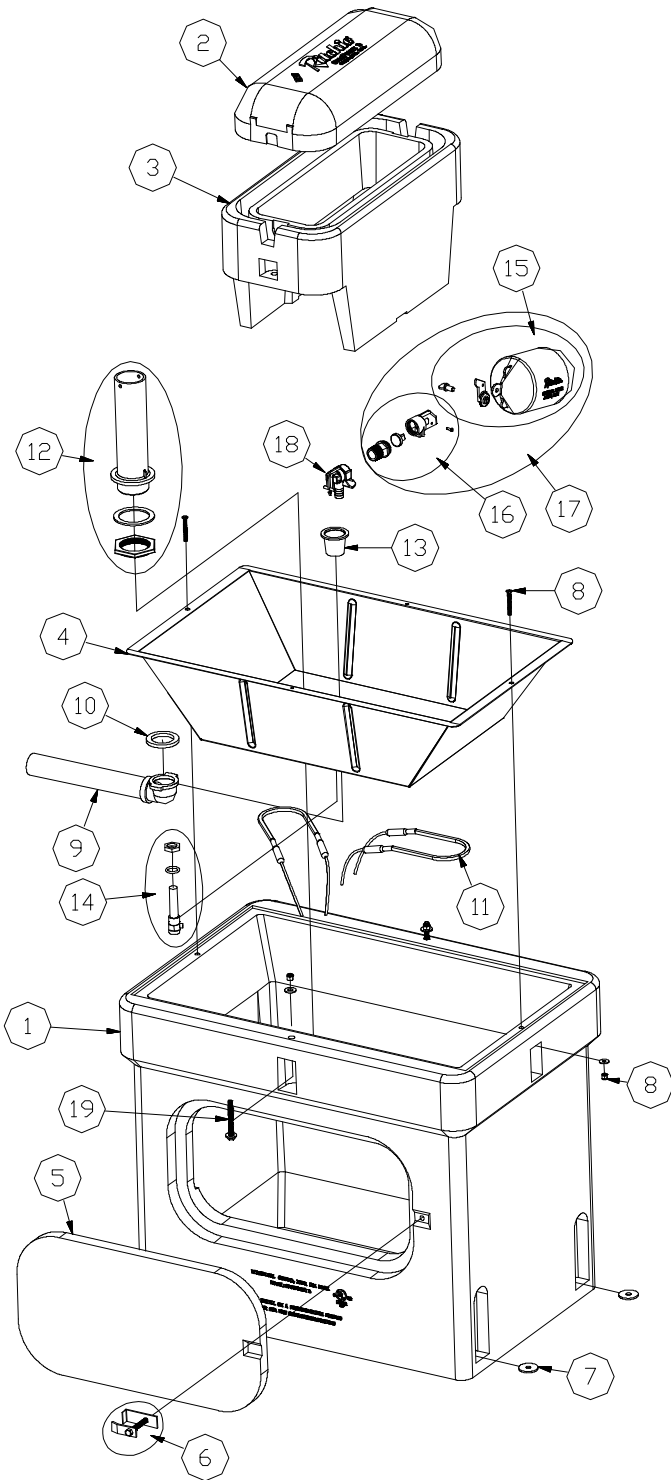

# OmniFount 3

Part # 18270

Item	Part #	Description	Qty
1	18272	Casing Omni 3	1
2	18418	Cover Omni 3	1
3	18345	Frame Omni 3 Pkg.	1 Pkg.
4	18342	Trough SS Omni 3	1
5	16562	Access Panel 10" Poly	1
6	18147	Access Panel Hardware Pkg.	1 Pkg.
7	18318	Bolt Down Washer (4/Pkg.)	1 Pkg.
8	18095	Trough Screw & Nut SS Pkg.	1 Pkg.
9	11472	Drain Pipe w/ Elbow	1
10	18075	Drain Washer (6/Pkg.)	1 Pkg.
11	11419	Heater 250W 120V (1/Pkg.)	2 Pkg.
12	16629	Standpipe w/ Washer & Nut Pkg.	1 Pkg.
13	11480	Drain Plug	1
14	16534	Fenwal Thermostat SS Pkg.	1 Pkg.
	18320	O-Ring Fenwal (6/Pkg.)	1 Pkg.
	18074	Nut Fenwal (6/Pkg.)	1 Pkg.
15	18314	Float w/ Hardware Pkg.	1 Pkg.
	18313	Hardware for Float	1 Pkg.
16	15377	Cattle Valve Green Male 3/4" Pkg.	1 Pkg.
17	16993	Valve & Float Pkg.	1 Pkg.
18	11514	Cattle Valve Bracket 3/4" Pkg.	1 Pkg.
19	18319	Bolt & Nut 5/16" x 3" SS (2/Pkg.)	1 Pkg.
NS	12583	Cattle Valve Supply Line Pkg.	1 Pkg.
NS	13830	Cable Heater 48W 120V (1/Pkg.)	1 Pkg.
NS	16554	Accessory Pkg.	1 Pkg.
For 240 Volt Omni 3 #18273, See Parts Below			
NS	16424	Cable Heater 48W 240V (1/Pkg.)	1 Pkg.
NS	11403	Heater 300W 240V (1/Pkg.)	2 Pkg.

NS = Not Shown

*Italicized text = Not included or optional configuration add-ons*