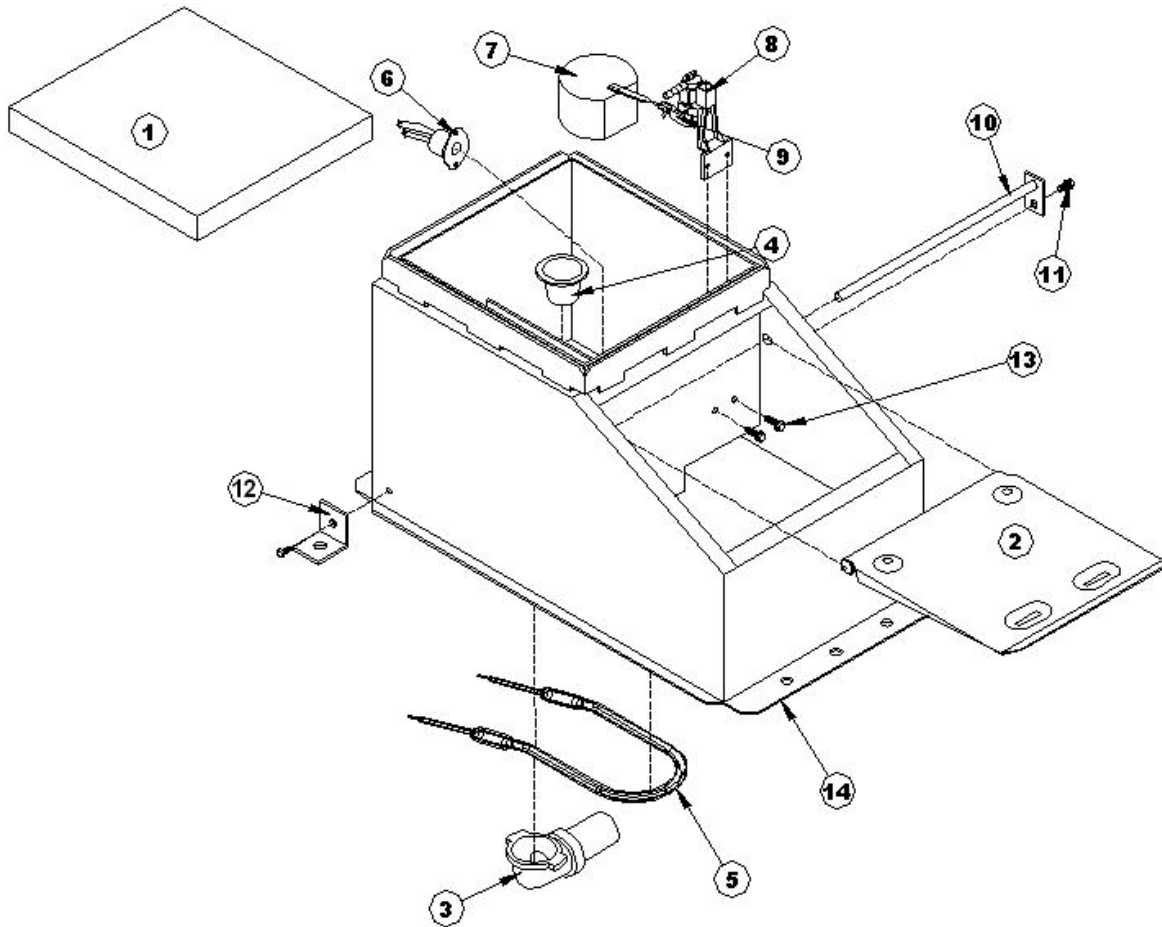

Pork King 1

Part # 16456

Item	Part #	Description	Qty	Item	Part #	Description	Qty
1	16449	Cover – PK1	1	12	13775	SS Hold Down W/Bolt (4/Pkg.)	1
2	16092	Lifting Lid Only – PK	1	13	15154	Screw – Valve Bracket (10 Pkg.)	1
3	16172	Drain W/Elbow	1	14	16573	Casing W/Insulation	1
4	11480	Drain Plug	1	NS	16363	Insulation Pkg.	1
5	11419	250W Element (120 Volt)	1	NS	12584	Supply Hose Assembly	1
6	11885	Disc Thermostat – Red	1	NS	18075	Drain Washers (6/Pkg.)	1
7	13613	Hog Float W/Arm	1	NS	16123	Complete Accessory Pkg..	1
8	11515	½” Hog Valve Bracket Pkg.	1	For 240 Volt Pork King 1 Part #16848, See Parts Below			
9	12575	½” Red Hog Valve Pkg.	1	NS	11403	300W Element (240 Volt)	1
10	16093	Hinge Rod Only – PK2	1	NS	16424	48W Cable Heater (240 Volt)	1
11	15155	Screw – Hinge Rod (10/Pkg.)	1				

NS = Not Shown

Italicized text = Not included or optional configuration add-ons