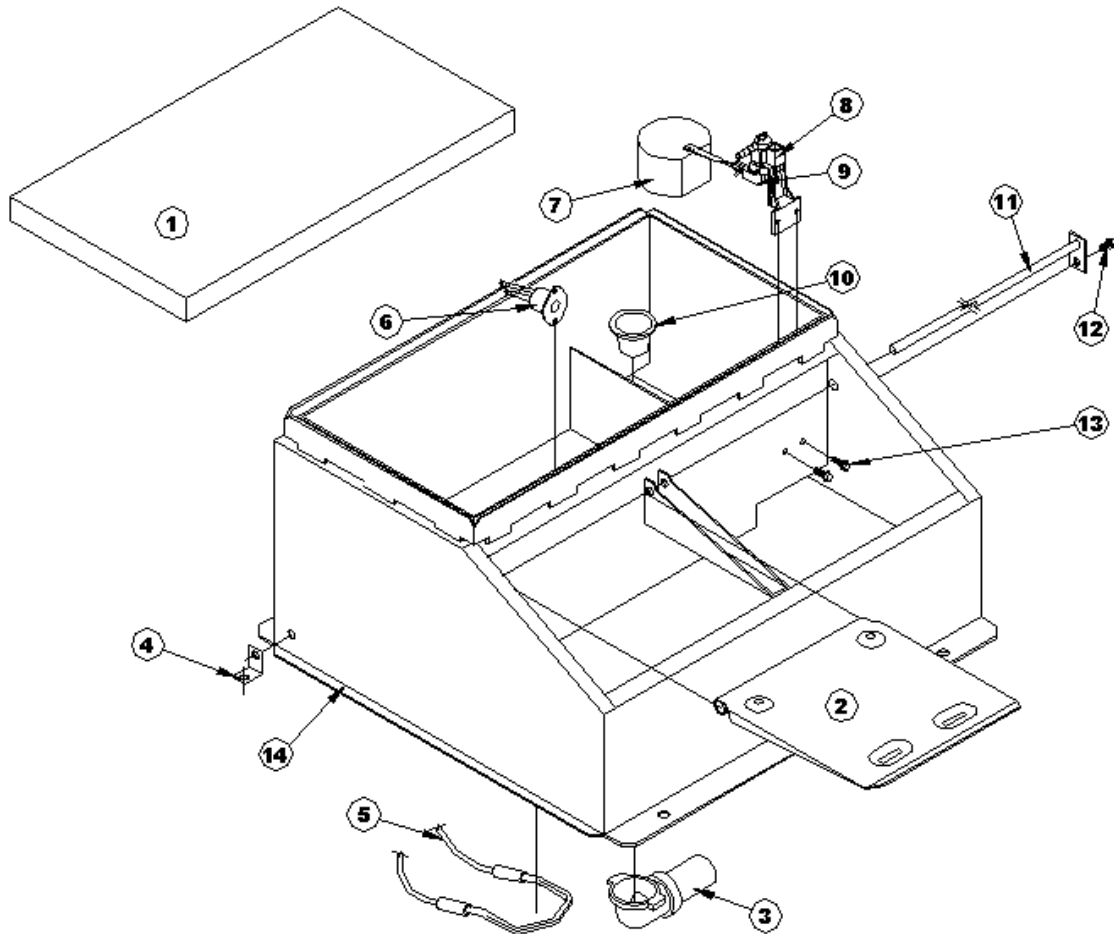

Pork King 2-1

Part # 16458

Item	Part #	Description	Qty	Item	Part #	Description	Qty
1	16451	Cover – PK 2-1	1	12	15155	Screw Hinge Rod (10/Pkg.)	1
2	16092	Lifting Lid Only – PK	2	13	15154	Screw – Valve Bracket (10/Pkg.)	1
3	16172	Drain W/Elbow	1	14	16575	Casing W/Insulation	1
4	13775	SS Hold Down W/Bolt (4/Pkg.)	2	NS	16365	Insulation Pkg.	1
5	14150	125 W Element (120 Volt)	2	NS	13830	48W Cable Heater (120 Volt)	1
6	11885	Disc Thermostat – Red	1	NS	12584	Supply Hose Assembly	1
7	13613	Hog Float W/Arm	1	NS	18075	Drain Washers (6/Pkg.)	1
8	11515	½” Hog Valve Bracket Pkg.	1	NS	16123	Complete Accessory Pkg.	1
9	12575	½” Red Hog Valve Pkg.	1	For 240 Volt Pork King 2-1 Part #16846, See Parts Below			
10	11480	Drain Plug	1	NS	16664	200W Element (240 Volt)	2
11	16326	Hinge Rod Only PK 2-1	1	NS	16424	48W Cable Heater (240 Volt)	1

NS = Not Shown

Italicized text = Not included or optional configuration add-ons