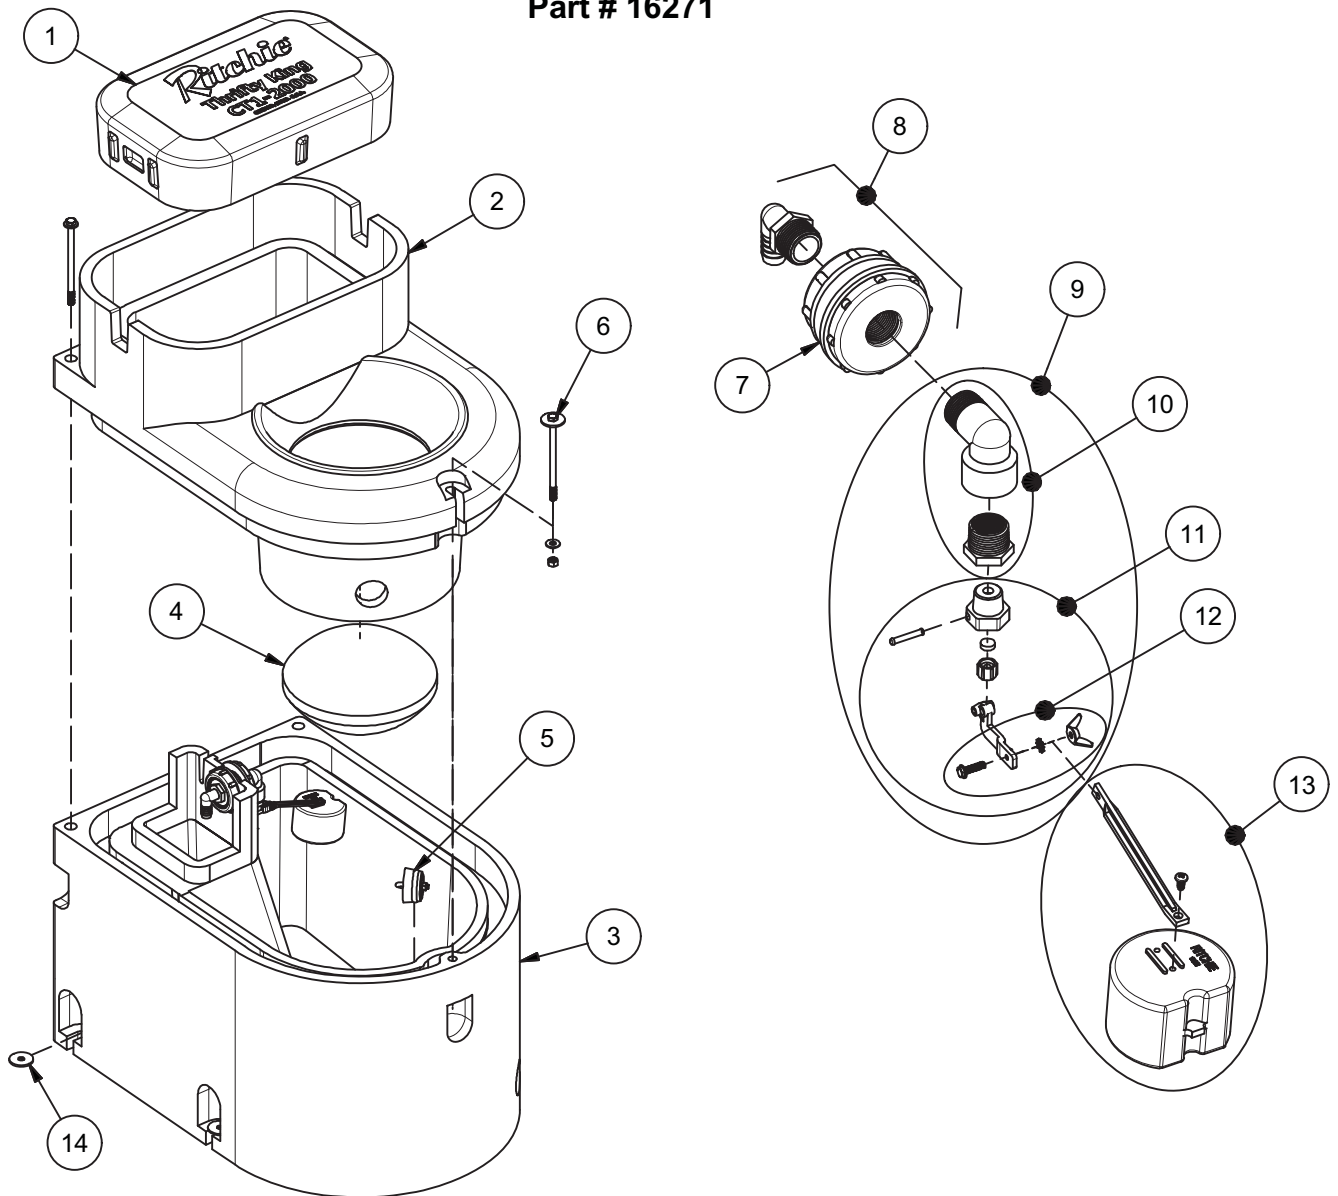

Thrifty King CT1-2000

Part # 16271

Item	Part #	Description	Qty	Item	Part #	Description	Qty
1	16861	Thrifty King CT1 Cover	1	10	16287	Adptr Reducer 3/4" to 1/2" pkg	1 pkg
2	16860	Thrifty King CT1 Top	1	11	12574	White Valve 1/2" Male pkg	1 pkg
3	16859	Thrifty King CT1 Base	1	12	12576	Wingnut/Screw Assembly	1 pkg
4	16305	Elliptical Closures	1	13	12836	Float with Long Arm pkg	1 pkg
5	18219	Drain Plug #11 pkg	1 pkg	NS	14866	Seal Foam 10' Roll	1
6	16538	Top Bolt, Wshr, & Nut (2/pkg)	2 pkg	NS	14859	Pipe Insulation	1
7	17461	Bulkhead Fitting 3/4" NPT	1	NS	11778	Adapter 3/4" x 5/8" HB	1
8	16898	Bulkhead with Elbow	1	NS	16857	TK CT1 Accessory pkg	1 pkg
9	16899	White Valve 1/2" W/ Adpt pkg	1	NS	16646	Opt. Ribbed Elliptical Closures	1