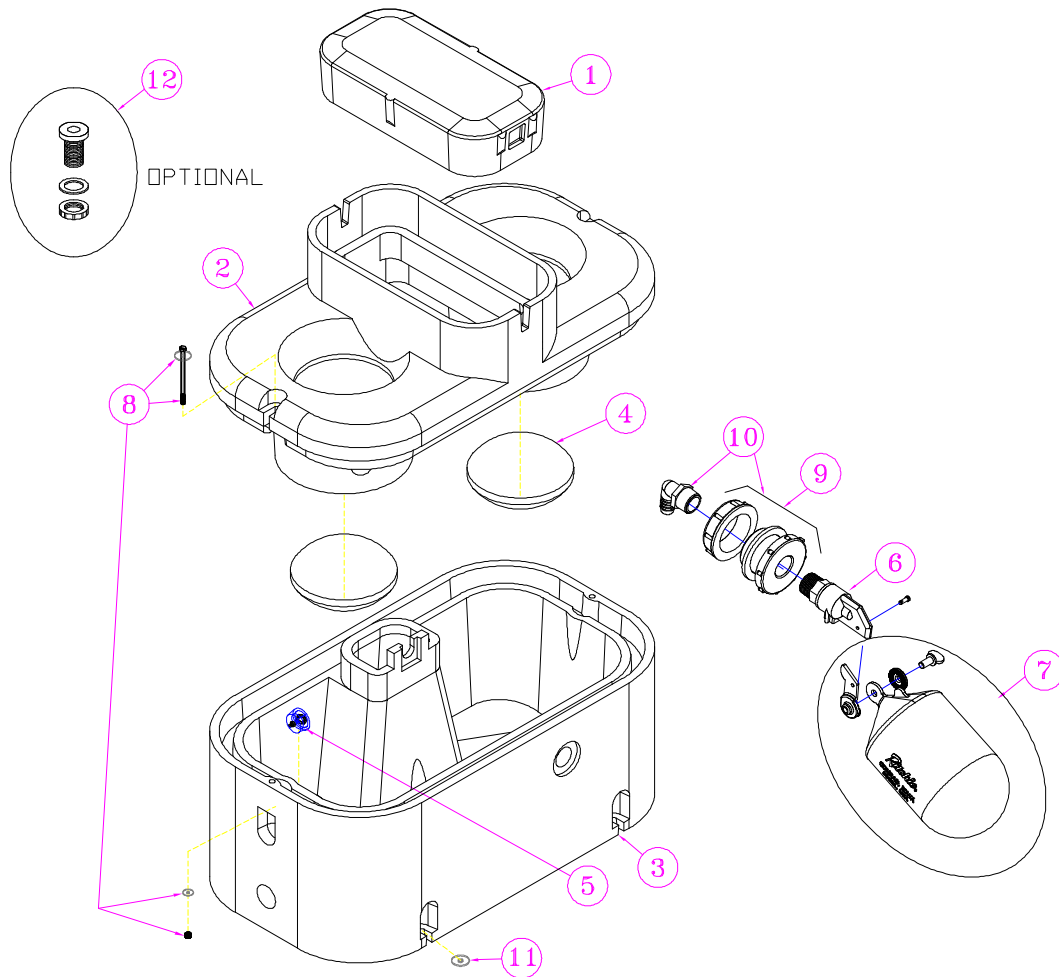

Thrifty King CT2-2000

Part # 16299

Item	Part #	Description	Qty	Item	Part #	Description	Qty
1	16893	Valve Cover TK CT2-2000	1	10	16898	Bulkhead Fitting and Elbow	1
2	16894	Top-Foamed TK-CT2-2000	1	11	18318	Bolt Down Washer (4/Pkg.)	1 Pkg.
3	16895	Base-Foamed TK-CT2-2000	1	12	17183	<i>Reducer Bushing TK-CT Optional</i>	1
4	18315	Elliptical Closure	2	NS	14866	Foam Seal Gasket 10 ft Roll	2
5	18219	Drain Plug #11Pkg.	2 Pkg.	NS	14859	Pipe Insulation TK 1-3/8 x 3/4 x 48"	1
6	15377	3/4" Green Male Cattle Valve Pkg.	1 Pkg.	NS	12423	Hose 5/8" x 25 ft	1
7	18314	Float w/ Hardware Pkg.	1 Pkg.	NS	11778	3/4 NPT x 5/8 Barb	1
	18313	Hardware for Float Pkg.	1 Pkg.	NS	16581	Complete Accessory Pkg.	1 Pkg.
8	16538	Screw/Nut/Washer 3/8" (2/Pkg.)	1 Pkg.	NS	16555	<i>3/8 x 5 Anchor Bolt 2/Pkg. Not included</i>	2 Pkg.
9	17461	Bulkhead Fitting 3/4" NPT	1	NS	16646	<i>Ribbed Elliptical Closures (Optional)</i>	2

NS = Not Shown

Italicized text = Not included or optional configuration add-ons