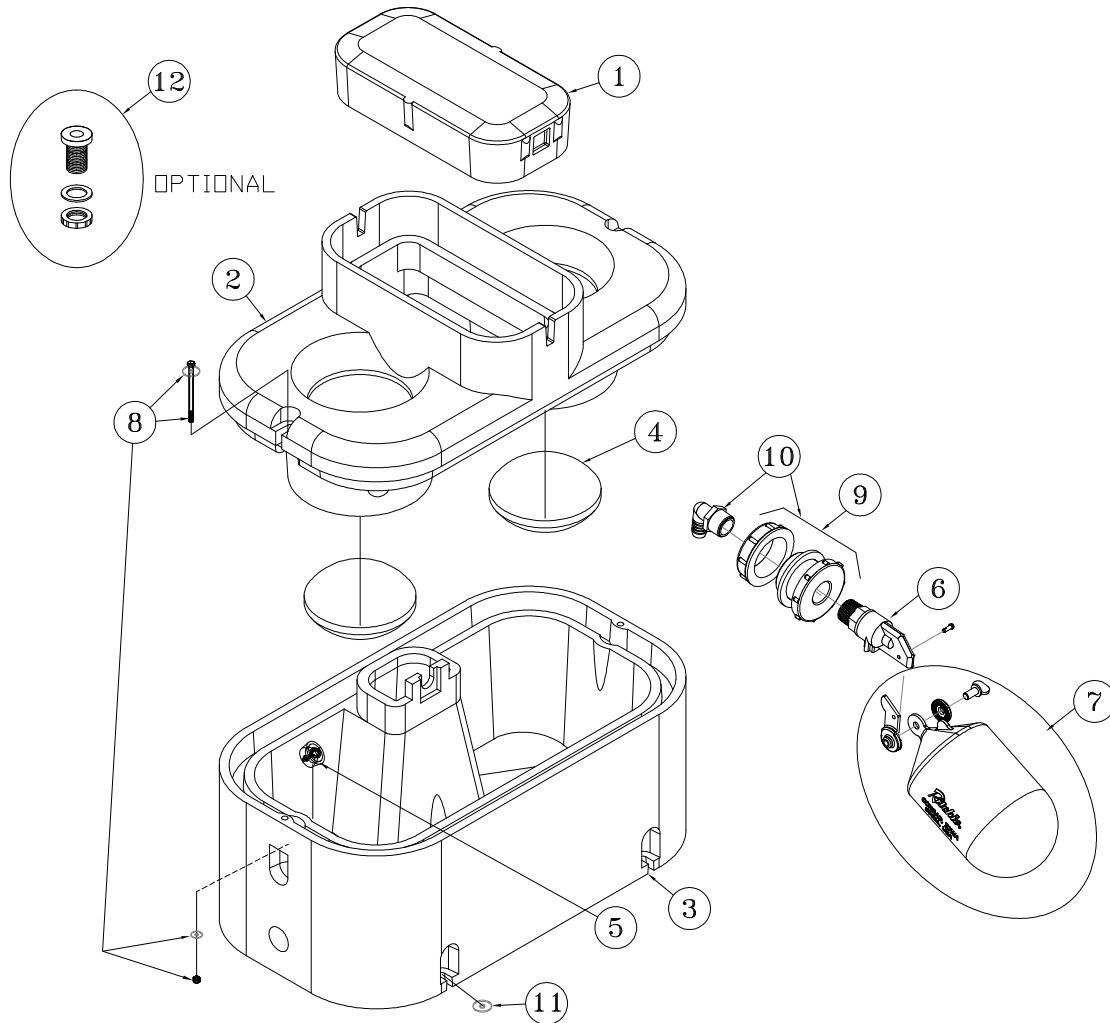

Thrifty King CT2-2000

Part # 16299

Item	Part #	Description	Qty	Item	Part #	Description	Qty
1	16893	Valve Cover TK CT2-2000	1	10	16898	Bulkhead Fitting and Elbow	1
2	16894	Top-Foamed TK-CT2-2000	1	11	18318	Bolt Down Washer (4/Pkg.)	1 Pkg.
3	16895	Base-Foamed TK-CT2-2000	1	12	<i>17183</i>	<i>Reducer Bushing TK-CT Optional</i>	<i>1</i>
4	16305	Elliptical Closure	2				
5	18219	Drain Plug #11Pkg.	2 Pkg.	NS	14866	Foam Seal Gasket 10 ft Roll	2
6	15377	3/4" Green Male Cattle Valve Pkg.	1 Pkg.	NS	14859	Pipe Insulation TK	1
7	18314	Float w/ Hardware Pkg.	1 Pkg.	NS	11778	3/4 NPT x 5/8 Barb	1
	18313	Hardware for Float Pkg.	1 Pkg.	NS	16581	Complete Accessory Pkg.	1 Pkg.
8	16538	Screw/Nut/Washer 3/8" (2/Pkg.)	1 Pkg.	NS	<i>16555</i>	<i>3/8 x 5 Anchor Bolt 2/Pkg. Not included</i>	<i>2 Pkg.</i>
9	17461	Bulkhead Fitting 3/4" NPT	1	NS	<i>16646</i>	<i>Ribbed Elliptical Closures (Optional)</i>	<i>2</i>

NS = Not Shown

Italicized text = Not included or optional configuration add-ons