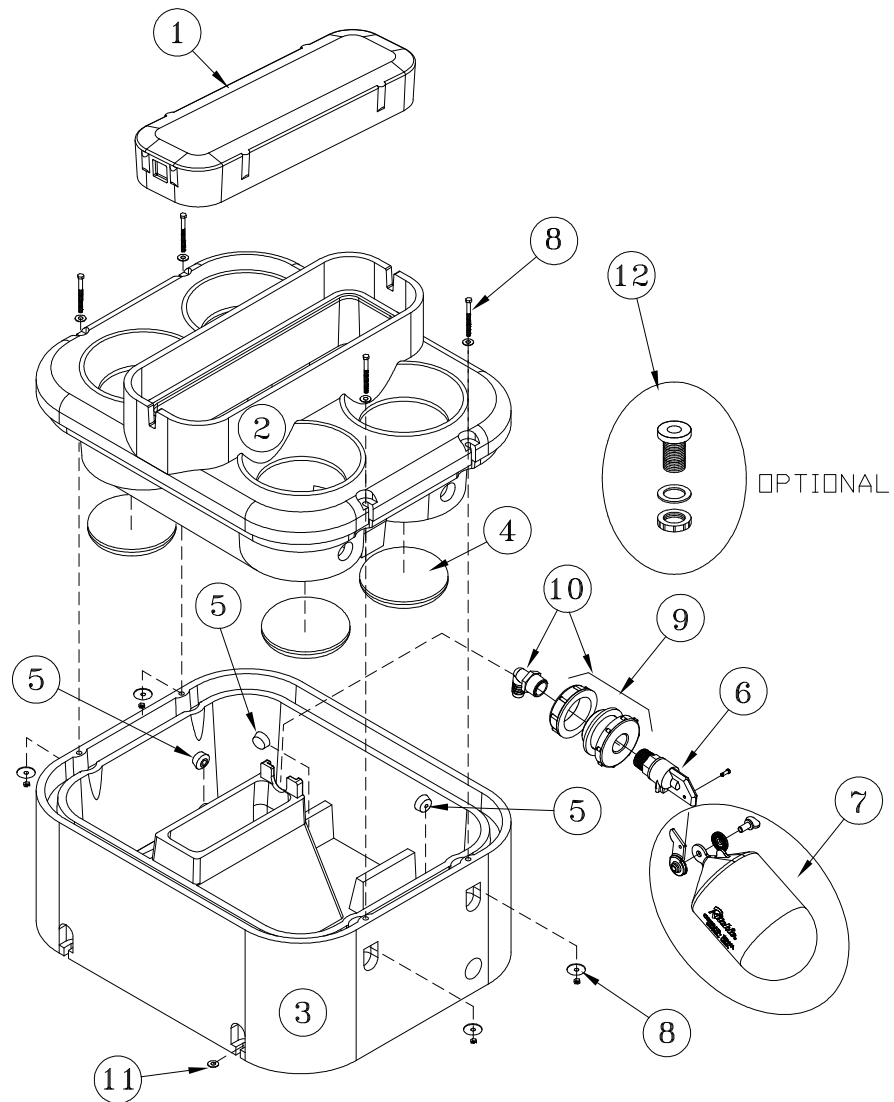

Thrifty King CT4-2000

Part # 16430

Item	Part #	Description	Qty	Item	Part #	Description	Qty
1	18121	Valve cover – TK CT4-2000	1	10	16898	Bulkhead Fitting and Elbow	1
2	18120	Top Foamed TK CT4-2000	1	11	18318	Bolt Down Washer (4/Pkg.)	1 Pkg.
3	18119	Base TK CT4-2000	1	12	17183	<i>Bulkhead Ftg TK CT4 Optional</i>	1
4	16305	Elliptical Closure	4				
5	18219	Drain Plug #11 Pkg.	3 Pkg.	NS	14866	Foam Seal Gasket 10 ft Roll	2
6	15377	¾" Green Male Cattle Valve Pkg.	1 Pkg.	NS	14859	Pipe Insulation TK	1
7	18314	Float w/ Hardware Pkg.	1 Pkg.	NS	11778	¾ NPT x 5/8 Barb	1
	18313	Hardware for Float Pkg.	1 Pkg.	NS	18155	Complete Accessory Pkg.	1 Pkg.
8	16538	Screw/Nut/Washer 3/8" (2/Pkg)	2 Pkg.	NS	16555	<i>3/8 x 5 Anchor Bolt 2/Pkg. Not included</i>	2 Pkg.
9	17461	Bulkhead Fitting ¾" NPT	1	NS	16646	<i>Ribbed Elliptical Closures (Optional)</i>	4

NS = Not Shown

Italicized text = Not included or optional configuration add-ons