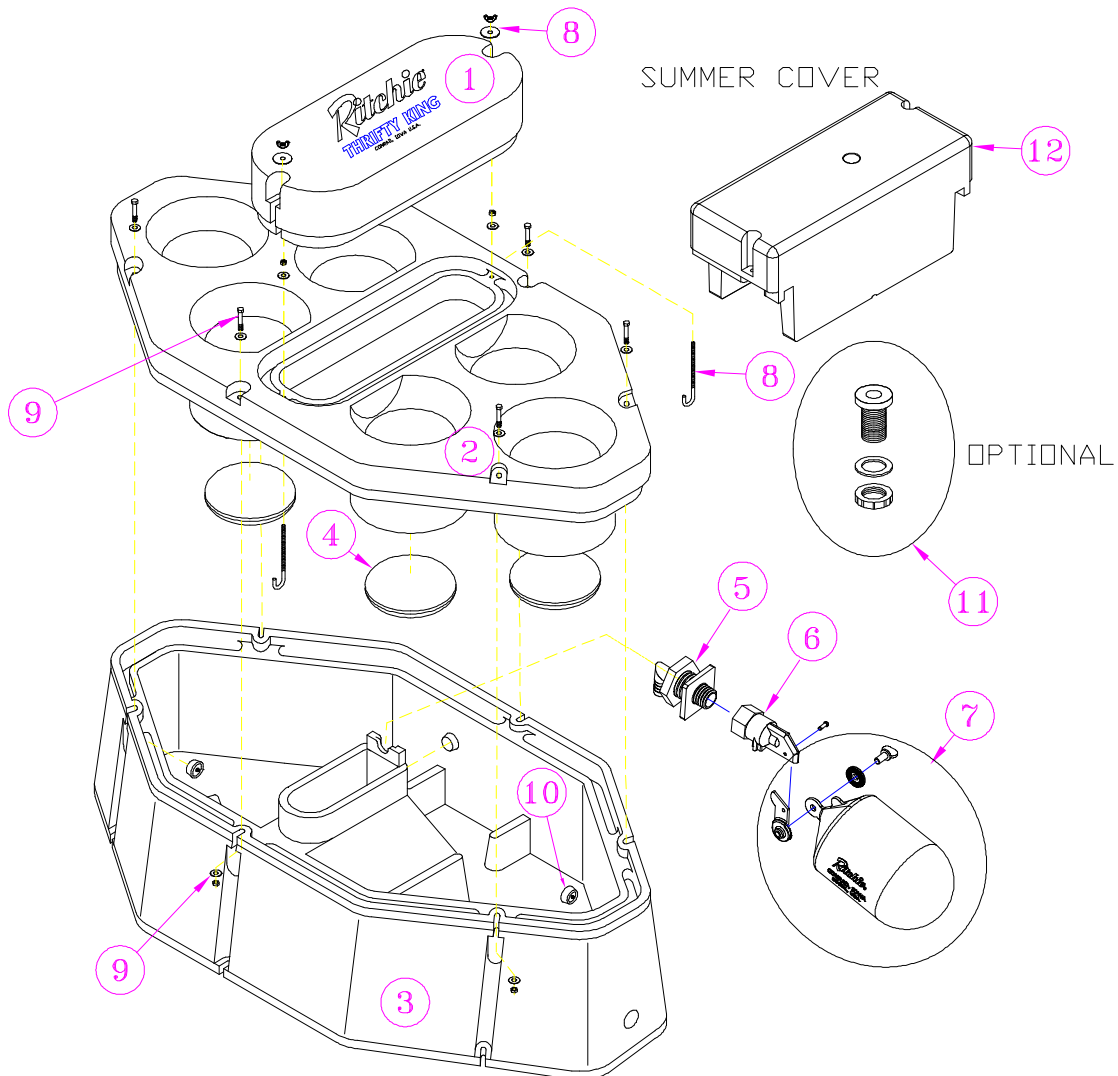

# Thrifty King CT6

Part # 16440

Item	Part #	Description	Qty	Item	Part #	Description	Qty
1	16391	Valve Cover – TK CT6-2000	1	10	18219	Drain Plug #11 Pkg.	3 Pkg.
2	16443	Top TK CT6-2000	1	11	17183	<i>Bulkhead Fitting TK-CT6- Optional</i>	1
3	16442	Base- TK –CT6-2000	1	12	16474	Summer Cover	1
4	18315	Elliptical Closure	6	NS	14866	Foam Seal Gasket 10 ft Roll	2
5	16422	Bracket Cattle Valve W/Nut	1	NS	14859	Pipe Insulation – TK 1-3/8 x 3/4 x 48"	1
6	12570	3/4" Red Female Cattle Valve Pkg.	1 Pkg.	NS	12423	Hose 5/8 x 25 ft	1
7	18314	Float w/ Hardware Pkg.	1 Pkg.	NS	11778	3/4 NPT x5/8 Barb	1
	18313	Hardware for Float Pkg.	1 Pkg.	NS	16582	Complete Accessory Pkg.	1 Pkg.
8	16540	J-Bolt Pkg. (2/Pkg.)	1 Pkg.	NS	16555	<i>3/8 x 5 Anchor Bolt 2/Pkg. Not included</i>	3 Pkg.
9	16288	3/8 x 3-1/2 Screw Pkg. (2/Pkg)	3 Pkg.	NS	16646	<i>Ribbed Elliptical Closures (Optional)</i>	6

NS = Not Shown    *Italicized text = Not Included or optional configuration add-ons*