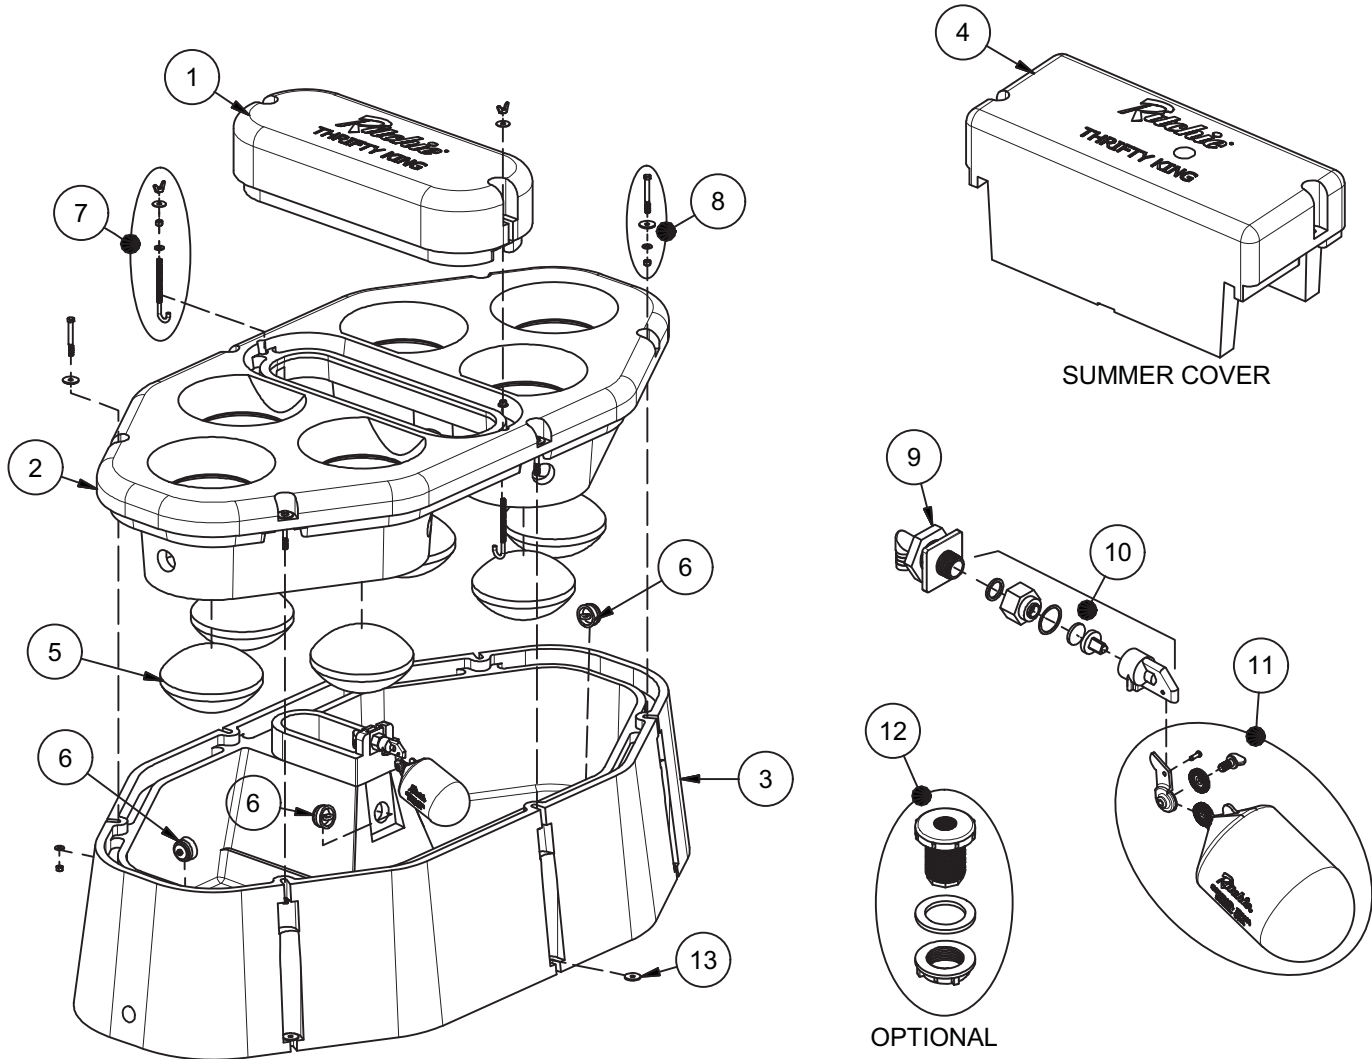

Thrifty King CT6

Part # 16440

Item	Part #	Description	Qty	Item	Part #	Description	Qty
1	16391	Thrifty King CT6 Cover	1	11	18314	Float with Hardware pkg	1 pkg
2	16443	Thrifty King CT6 Top	1		18313	Hardware for Float pkg	1 pkg
3	16442	Thrifty King CT6 Base	1	12	17183	Optional Non-Potable Vlv Adptr	1
4	18090	Thrifty King CT Summer Cover	1	13	18318	Bolt Down Washer (4/pkg)	2 pkg
5	16305	Elliptical Closures	6	NS	14866	Seal Foam 10' Roll	2
6	18219	Drain Plug #11 pkg	3 pkg	NS	14859	Pipe Insulation	1
7	16540	J-Bolt CT6 SS (2/pkg)	1 pkg	NS	15931	Hose Clamp 1" SS (5/pkg)	1 pkg
8	16288	Top Bolt, Wshr, & Nut SS (2/pkg)	3 pkg	NS	11778	Adapter 3/4" x 5/8" HB	1
9	16422	Valve Bracket with Nut	1	NS	16441	TK CT6 Accessory pkg	1 pkg
10	12570	Red Valve 3/4" Female pkg	1	NS	16646	Opt. Ribbed Elliptical Closures	6