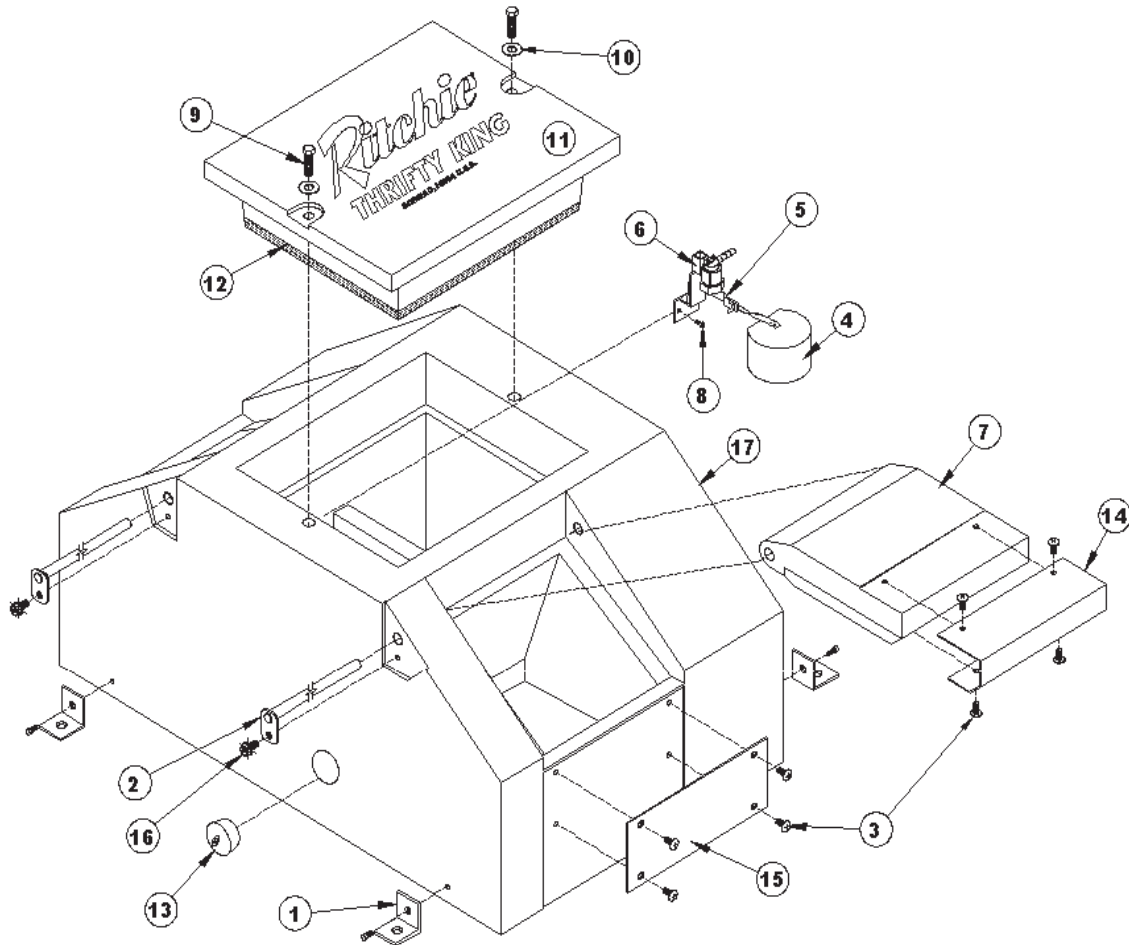

Thrifty King for Swine HG2

Part # 16259

Item	Part #	Description	Qty	Item	Part #	Description	Qty
1	13775	SS Hold Down Angles. (4/Pkg)	1 Pkg.	12	14866	Weather Stripping 10 ft Roll	1
2	16324	Hinge Rod – TKHG2	2	13	18219	Drain #11 Plug Pkg.	1 Pkg.
3	18071	1/4-20 x 1/2 Truss Head Screw 6/Pkg.	1 Pkg.	14	16264	Guard – Lid TK Hog	2
4	13613	Float W/ Short Arm	1 Pkg.	15	16265	Guard – Base TK Hog	2
5	12575	1/2" Red Valve Pkg.	1 Pkg.	16	15155	1/4-20 x 1/2 Hex Head Screw 10/Pkg.	1 Pkg.
6	11515	1/2" Valve Bracket Pkg.	1 Pkg.	17	16577	Foamed Base	1
7	16266	Lifting Lid-TKHG W/Guard	2	NS	15930	3/8" Hose Clamp Pkg. SS	1 Pkg.
8	18066	10-24 x 3/4 Hex Head Screw SS 6/Pkg.	1 Pkg.	NS	12420	Hose – 3/8" x 25 ft	1
9	18069	3/8"-16 x 1-1/4 Bolt SS 6/Pkg.	1 Pkg.	NS	14859	Pipe Insulation TK	1
10	18073	3/8" Flat Washer SS 6/Pkg.	1 Pkg.	NS	16263	Complete Accessory Pkg.	1 Pkg.
11	16267	Access Cover TKHG2 W/Seal	1	NS	14261	3/8" Anchor Bolt SS-Not Included	2Pkg.

NS = Not Shown

Italicized text = Not Included or optional configuration add-ons