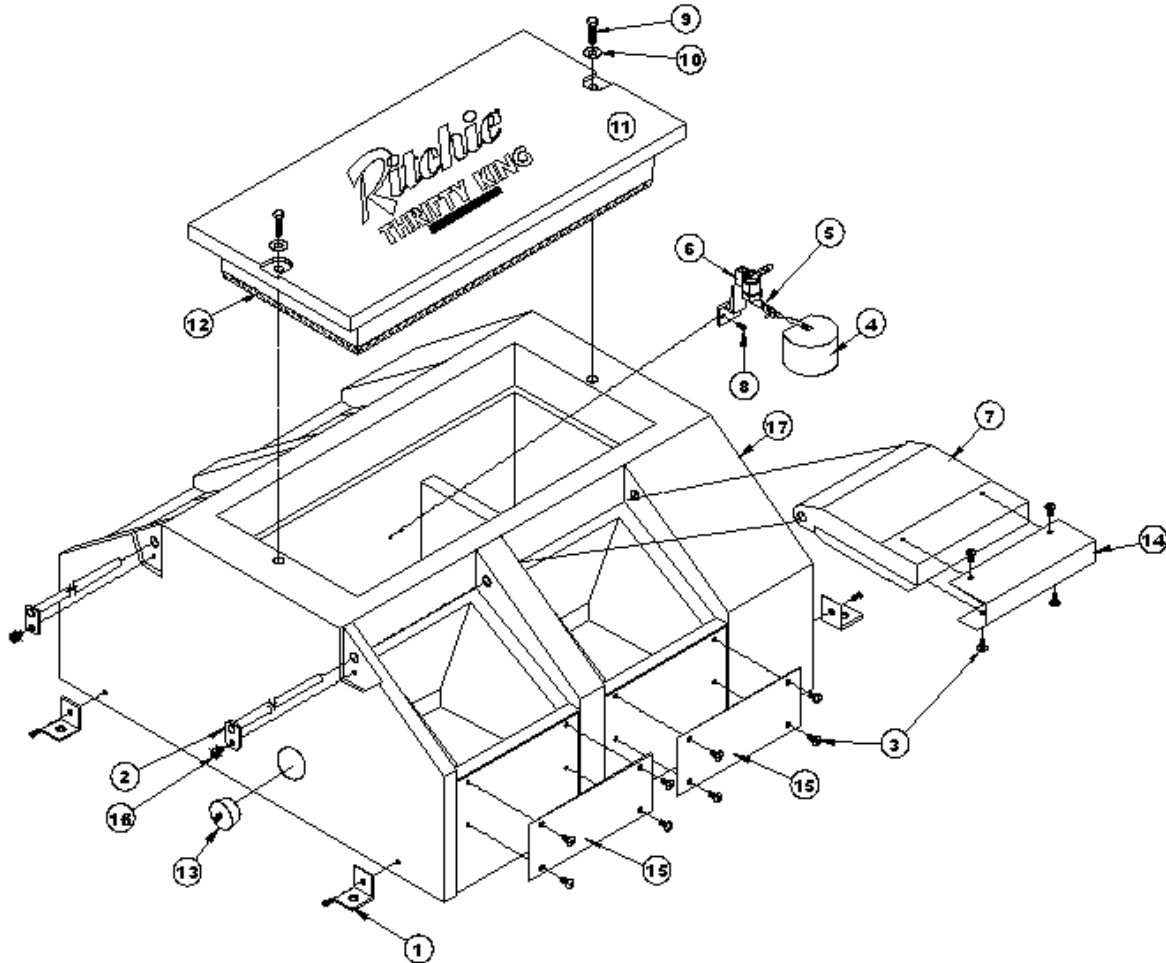

# Thrifty King for Swine HG4

Part # 16260

Item	Part #	Description	Qty	Item	Part #	Description	Qty
1	13775	SS Hold Down Angles. (4/Pkg)	4	13	18219	Drain Plug Pkg. TK	1
2	16325	Hinge Rod – TKHG4	2	14	16264	Guard – Lid TK Hog	4
3	18071	¼-20 x ½ Truss Head Screw 6/Pkg.	6	15	16265	Guard – Base Hog	4
4	13613	Hog Float W/Arm	1	16	15155	¼-20 x ½ Hex Head Screw 10/Pkg.	1
5	12575	½" Red Hog Valve Pkg.	1	17	16579	Foamed HG4 Base	1
6	11515	½" Hog Valve Bracket Pkg.	1	NS	15930	3/8" Hose Clamp Pkg. SS	1
7	16266	Lifting Lid-TKHG W/Guard	4	NS	15539	Hose – 3/8 x 18	1
8	18066	10-24 x ¾ Hex Head Screw SS 6/Pkg.	1	NS	16378	Rubber Foam Seal Gasket	1
9	18069	3/8-16 x 1-1/4 Bolt SS 6/Pkg.	1	NS	14859	Pipe Insulation TK	1
10	18073	3/8" Flat Washer SS 6/Pkg.	1	NS	16263	Complete Accessory Pkg.	1
11	16268	Access Cover TKHG 4 W/Seal	1	NS	14261	3/8" Anchor Bolt SS-Not Included	2pkg
12	14866	Weather Stripping 10'	2				