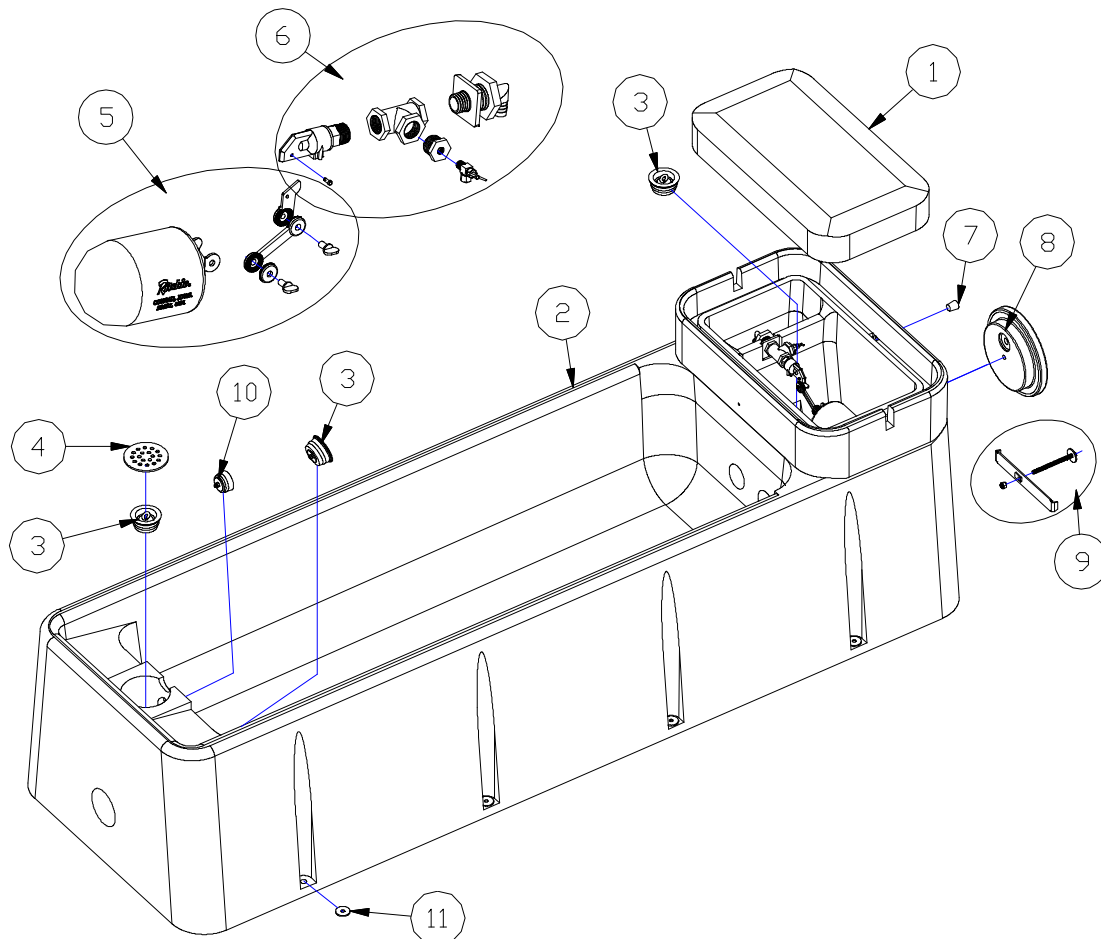

Ritchie WaterMaster 96

Part # 18007

Item	Part #	Description	Qty	Item	Part #	Description	Qty
1	16469	Valve Cover WaterMaster	1	9	18203	Rnd Access Cover Hardware Pkg.	1
2	18040	Foamed Base	1	10	18219	Drain Plug #11 Pkg.	1
3	16478	Drain Plug #13-1/2 Pkg.	4	11	17346	Washer 3/8" x 1-1/2" ZP	9
4	17194	Strainer	1	NS	11778	3/4" x 5/8" Barb	1
5	18314	Float w/ Hardware Pkg.	1	NS	16471	Tube Water Trainer	1
	18313	Hardware for Float Pkg.	1	NS	11791	Cap Plug for Trainer Hole	1
6	16464	Valve Assembly WaterMaster Pkg.	1	NS	17173	Adapter 3" NPT	1
	11101	Cattle Valve Male 3/4" NPT, Red	1	NS	15931	Hose Clamp - 5/Pkg.	1
	16508	Tee 3/4" Nylon Pkg.	1	NS	16378	Rubber Foam Seal Gasket 12.5 ft	2
	16509	Reducer Bushing Pkg 3/4x1/8 Pkg.	1	NS	15891	Hose - 5/8" x 48"	1
	11793	Petcock Constant Flow Valve Pkg.	1	NS	18041	Complete Accessory Pkg.	1
	16422	Bracket Cattle Valve w/Nut	1	NS	16551	Reducer Bushing - Opt. Non-Potable	1
7	17281	Drain Plug #3 - Channel Plug	1	NS	17348	Ice Preventer Walters Valve - Optional	1
8	16472	Round Access Cover	1	NS	16583	Ice Preventer Mtg. Pkg. - Optional	1

NS = Not Shown

Italicized text = optional configuration add-ons