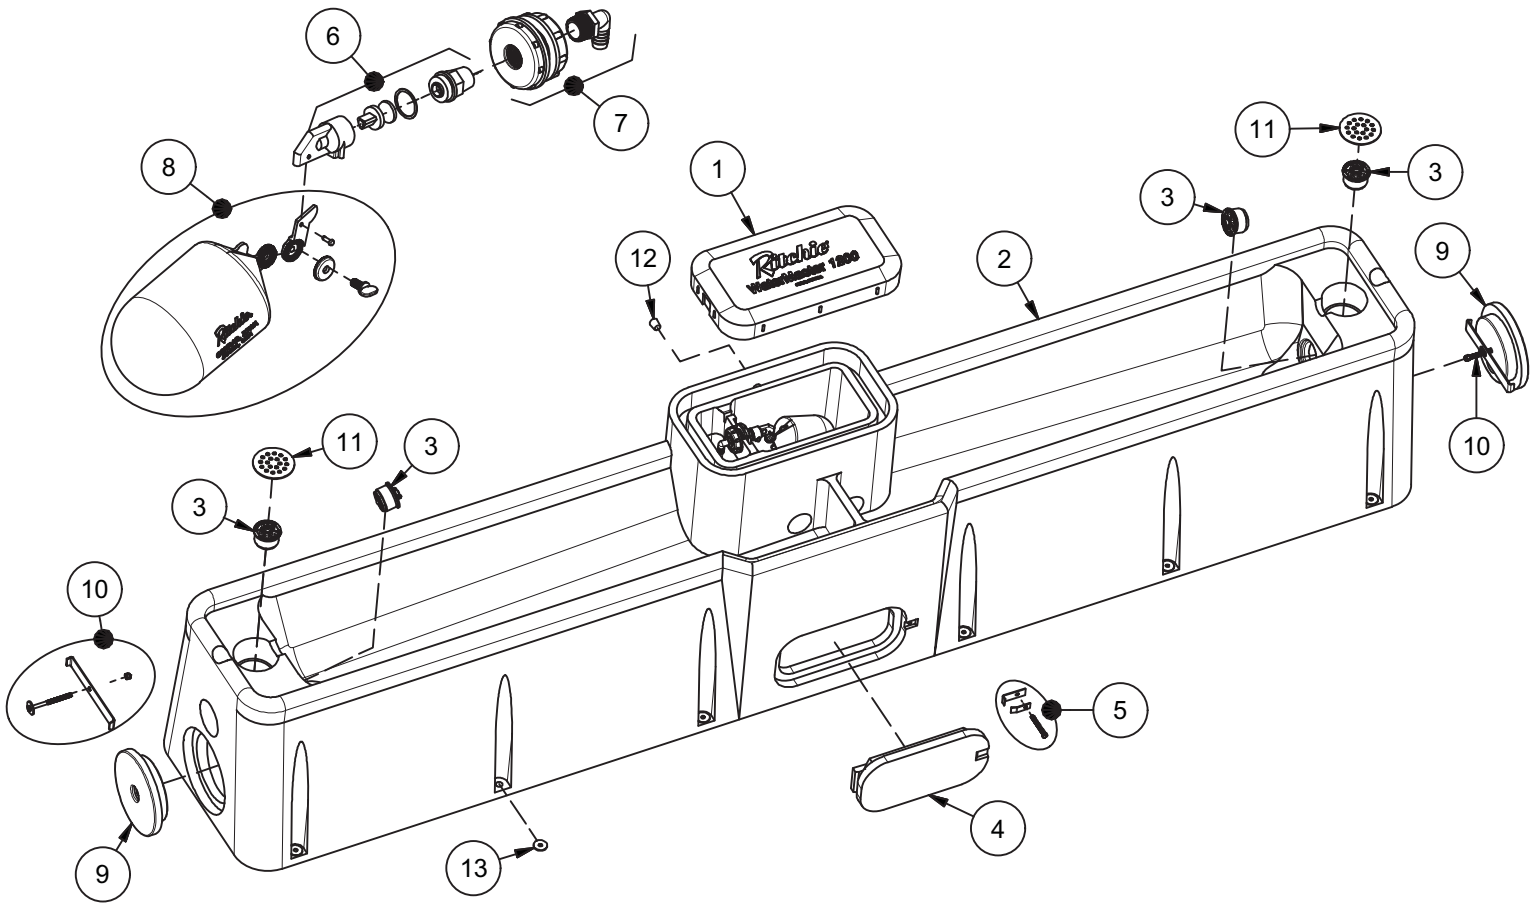

WaterMaster 1200

Part # 18053

Item	Part #	Description	Qty	Item	Part #	Description	Qty
1	18060	WaterMaster 1200 Cover	1	11	17194	Strainer	1
2	18061	WaterMaster 1200 Base	1	12	17281	Plug #3 - Channel Plug	1
3	18470	Drain Plug Ritchie 3"	4 pkg	13	18318	Bolt Down Washer (4/pkg)	3 pkg
4	16621	Access Panel 6"x14"	1	NS	14866	Seal Foam 10' Roll	3
5	18147	Access Panel Hardware pkg	1 pkg	NS	11791	Cap for Trainer Hole	1
6	11101	Red Valve 3/4" Male pkg	1 pkg	NS	17173	Adapter 3" PVC	1
7	16898	Bulkhead with Elbow	1	NS	15931	Hose Clamp 1" SS (5/pkg)	1 pkg
8	18314	Float with Hardware pkg	1 pkg	NS	11778	Adapter 3/4" x 5/8" HB	1
	18313	Hardware for Float pkg	1 pkg	NS	18140	WM 1200 Accessory pkg	1 pkg
9	16472	Access Panel Round	2	NS	18199	Constant Flow pkg - Optional	1 pkg
10	18203	Access Panel Rnd Hardware pkg	2 pkg				