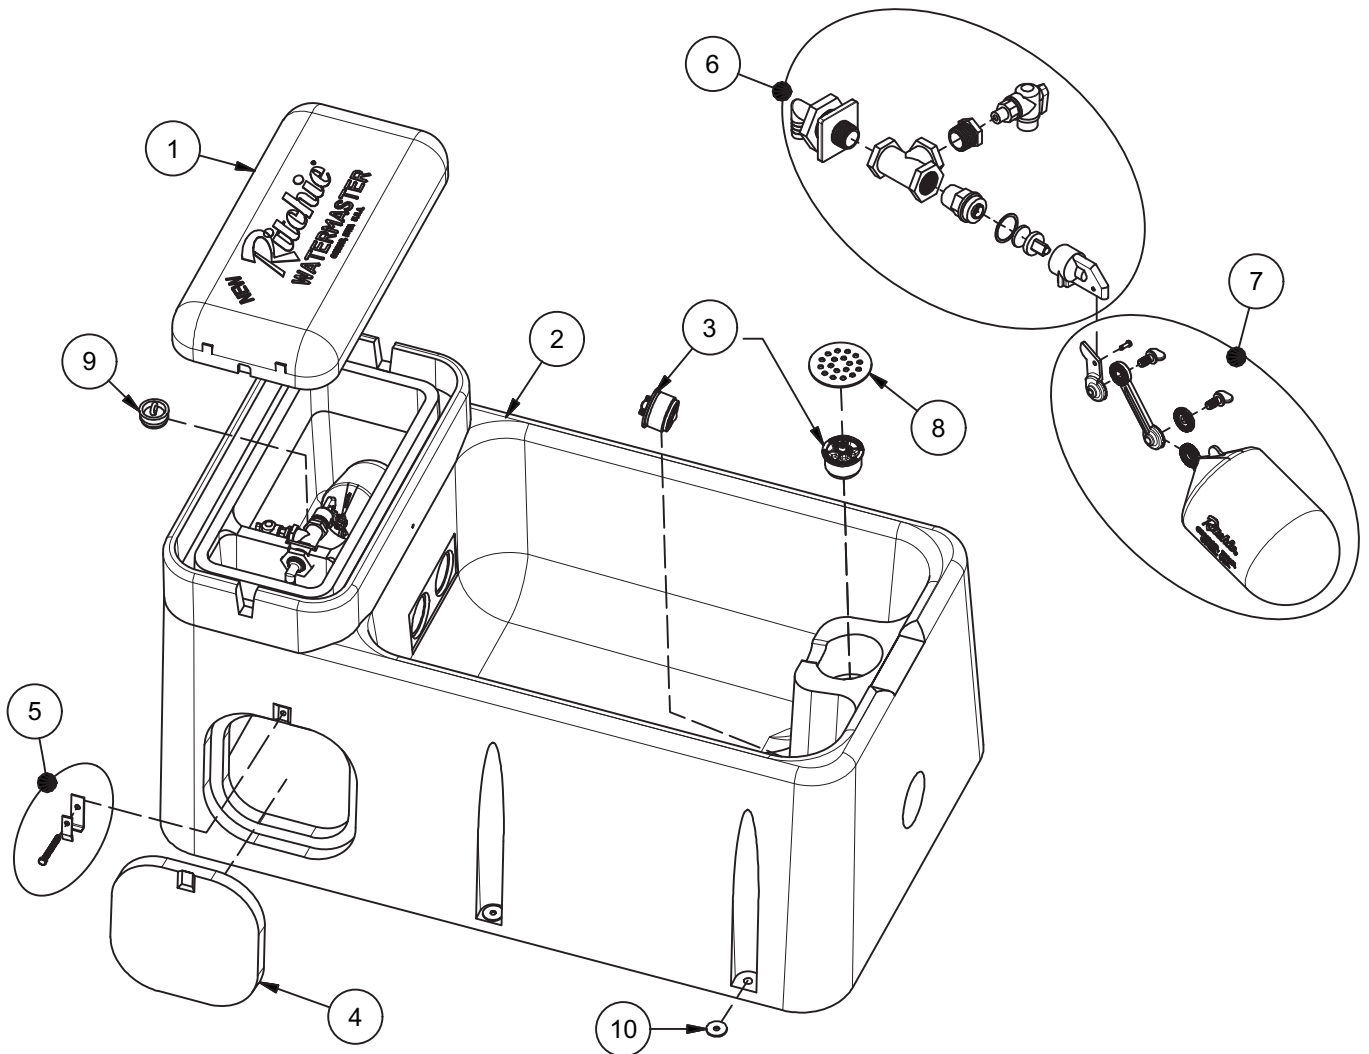

WaterMaster 54D

Part # 18355

Item	Part #	Description	Qty	Item	Part #	Description	Qty
1	18419	WaterMaster 54D Cover	1	8	17194	Strainer	1
2	18372	WaterMaster 54D Base	1	9	18219	Plug #11 pkg	1 pkg
3	18470	Drain Plug Ritchie 3"	2 pkg	10	18318	Bolt Down Washer (4/pkg)	2 pkg
4	18370	Access Panel 10"x10"	1				
5	18147	Access Panel Hardware pkg	1 pkg	NS	14866	Seal Foam 10' Roll	2
6	16464	Valve WM Assembly pkg	1 pkg	NS	11791	Cap for Trainer Hole	1
	11101	Red Valve 3/4" Male pkg	1 pkg	NS	17173	Adapter 3" PVC	1
	16508	Adapter Tee 3/4" pkg	1 pkg	NS	15931	Hose Clamp 1" SS (5/pkg)	1 pkg
	18458	Petcock PVC w/ adptr pkg	1 pkg	NS	11778	Adapter 3/4" x 5/8" HB	1
	16422	Valve Bracket w/ nut pkg	1 pkg	NS	18367	WM 54D Accessory pkg	1 pkg
7	18314	Float with Hardware pkg	1 pkg	NS	16471	Tube Water Trainer	1
	18313	Hardware for Float pkg	1 pkg	NS	17183	Adapter - Opt. Non-potable	1