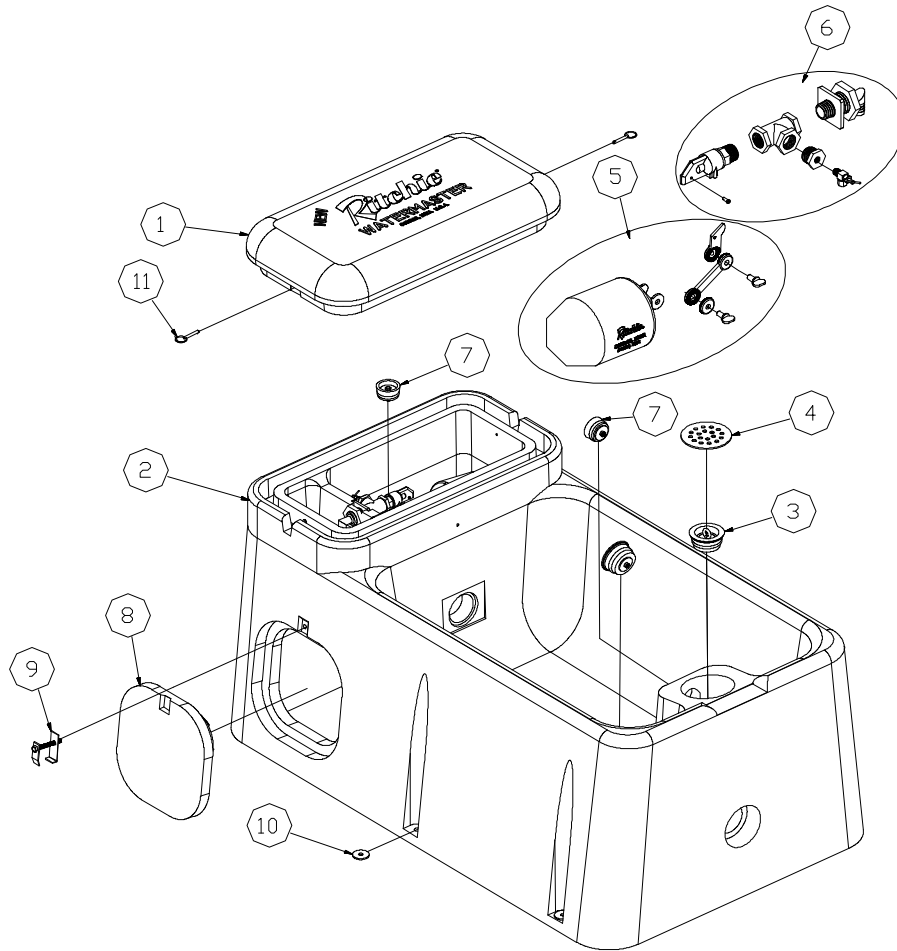

Ritchie WaterMaster 54D Part # 18355

Item	Part #	Description	Qty	Item	Part #	Description	Qty
1	18373	Valve Cover WaterMaster 2008	1	9	18147	Access Panel Hardware Pkg.	1 Pkg.
2	18372	Foamed Base	1	10	18318	Bolt Down Washer (4/Pkg.)	2 Pkg.
3	16478	Drain Plug #13-1/2 Pkg.	2 pkg.	11	18317	Quick Release Pins (2/Pkg.)	1 Pkg.
4	17194	Strainer	1	NS	12423	Hose-5/8" x 25 ft	1
5	18314	Float w/ Hardware Pkg.	1 Pkg.	NS	11778	3/4" x 5/8" Barb	1
	18313	Hardware for Float Pkg.	1 Pkg.	NS	16471	Tube Water Trainer	1
6	16464	Valve Assembly WaterMaster Pkg.	1 Pkg.	NS	17173	Adapter 3" NPT	1
	11101	3/4" Red Male Cattle Valve Pkg.	1 Pkg.	NS	15931	Hose Clamp 5/Pkg.	1 Pkg.
	16508	Tee 3/4" Nylon Pkg.	1 Pkg.	NS	16378	Foam Seal Gasket 12.5 ft Roll	2
	16509	Reducer Bushing Pkg 3/4x1/8 Pkg.	1 Pkg.	NS	11791	Cap Plug for Trainer Hole	1
	11793	Petcock Constant Flow Valve Pkg.	1 Pkg.	NS	18324	Complete Accessory Pkg.	1 Pkg.
	16422	Bracket Cattle Valve w/Nut Pkg.	1 Pkg.	NS	17183	Reducer Bushing - Opt. Non-Potable	1
7	18219	Drain Plug #11Pkg.	2 Pkg.	NS	17348	Ice Preventer Walters Valve - Optional	1
8	18370	10" x 10" Access Cover	1	NS	16583	Ice Preventer Mtg. Pkg. - Optional	1