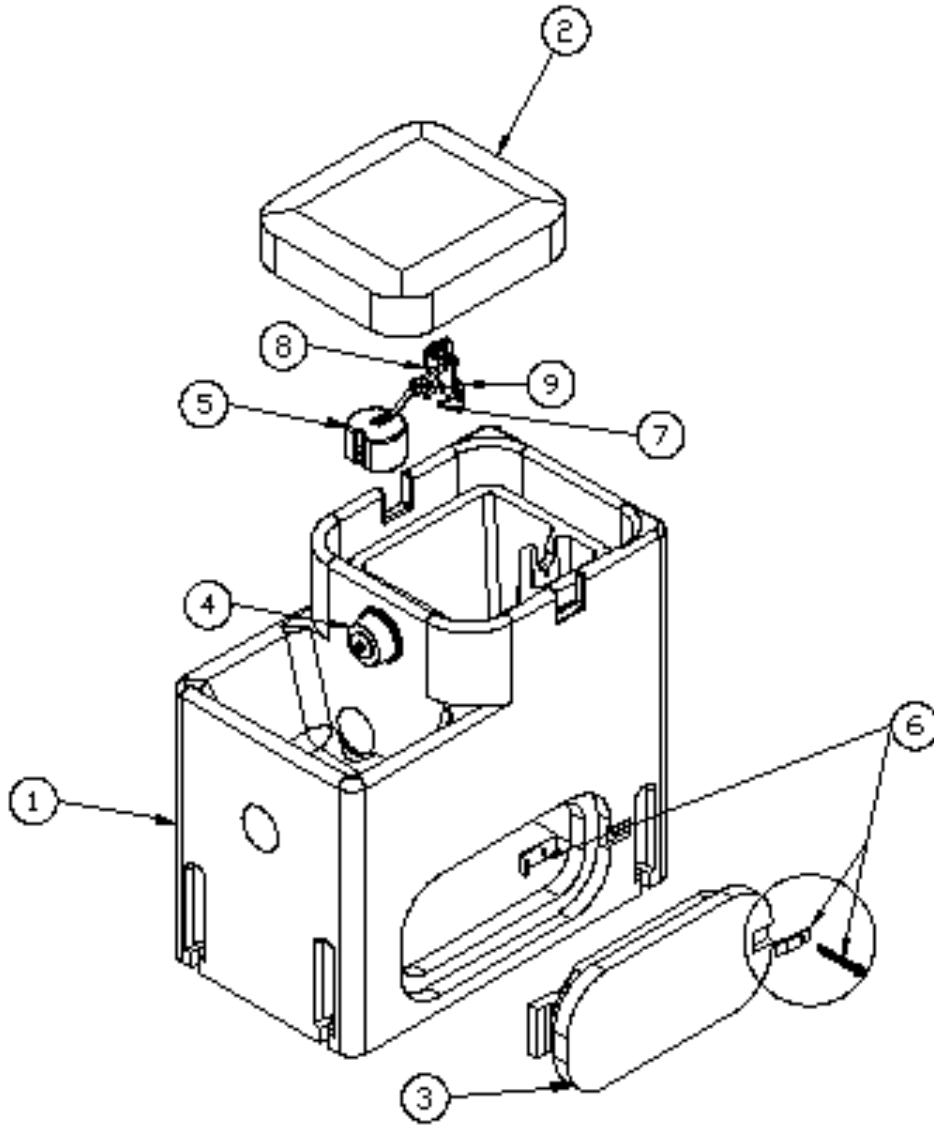

Ritchie WaterMatic Model 100

Part # 18165

Item	Part #	Description	Qty	Item	Part #	Description	Qty
1	18168	Base	1	8	12575	1/2" Valve Package Red	1
2	18167	Valve Cover	1	9	11515	Valve Bracket	1
3	16621	Access Panel	1	NS	15539	Supply Hose	1
4	16478	Drain Plug Package	1	NS	11777	Adapter 1/2 NPT X 3/8 Hose Barb	1
5	12836	Float - 3 1/4" with Long Arm	1	NS	15248	Hose Clamp 5/Pkg.	1
6	18147	Access Panel Hardware Pkg.	1	NS	17346	3/8" Fender Washer	4
7	18066	Screw Valve Mounting 6/Pkg.	1	NS	18174	Complete Accessory Pkg.	1

NS = Not Shown

Italicized text = optional configuration add-ons