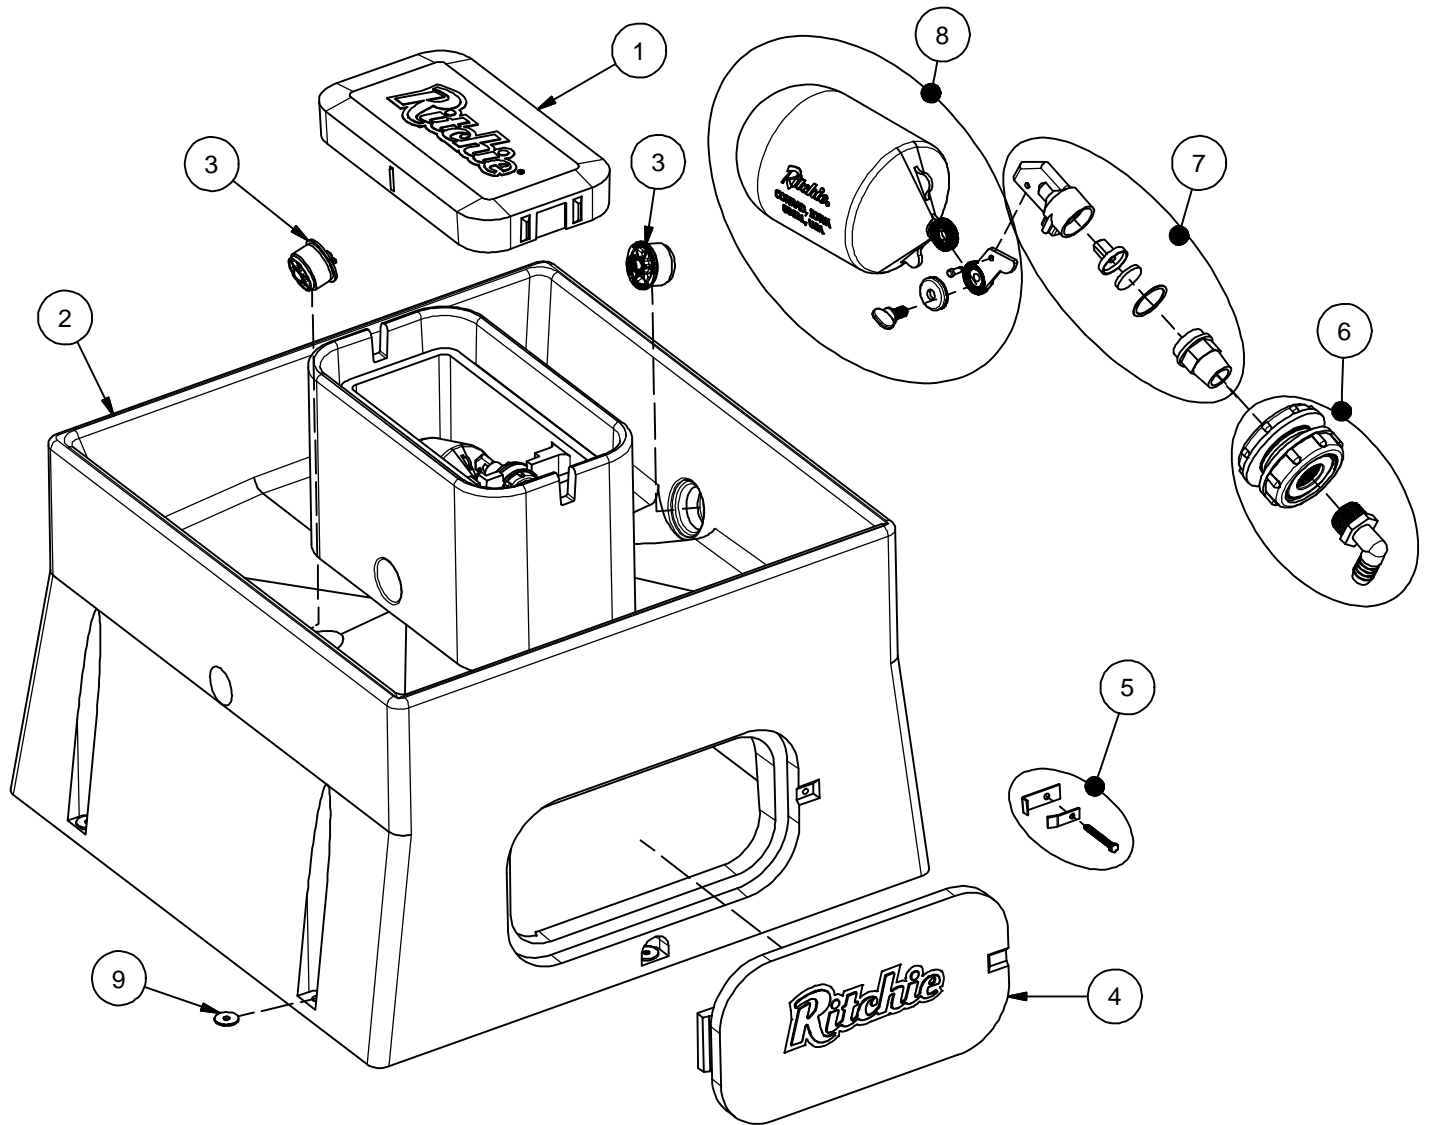

WaterMatic 1000

Part # 18110

Item	Part #	Description	Qty	Item	Part #	Description	Qty
1	18112	WaterMatic 1000 Cover	1	8	18314	Float with Hardware pkg	1 pkg
2	18111	WaterMatic 1000 Base	1		18313	Hardware for Float pkg	1 pkg
3	18470	Drain Plug Ritchie 3"	3 pkg	9	18318	Bolt Down Washer (4/pkg)	2 pkg
4	16562	Access Panel 10"x20"	1	NS	14866	Seal Foam 10' Roll	2
5	18147	Access Panel Hardware pkg	1 pkg	NS	15931	Hose Clamp 1" SS (5/pkg)	1 pkg
6	16898	Bulkhead with Elbow	1 pkg	NS	18614	Adapter 3/4" x 5/8" HB	1 pkg
7	11101	Red Valve 3/4" Male pkg	1 pkg	NS	18109	WMatic 1000 Accessory pkg	1 pkg