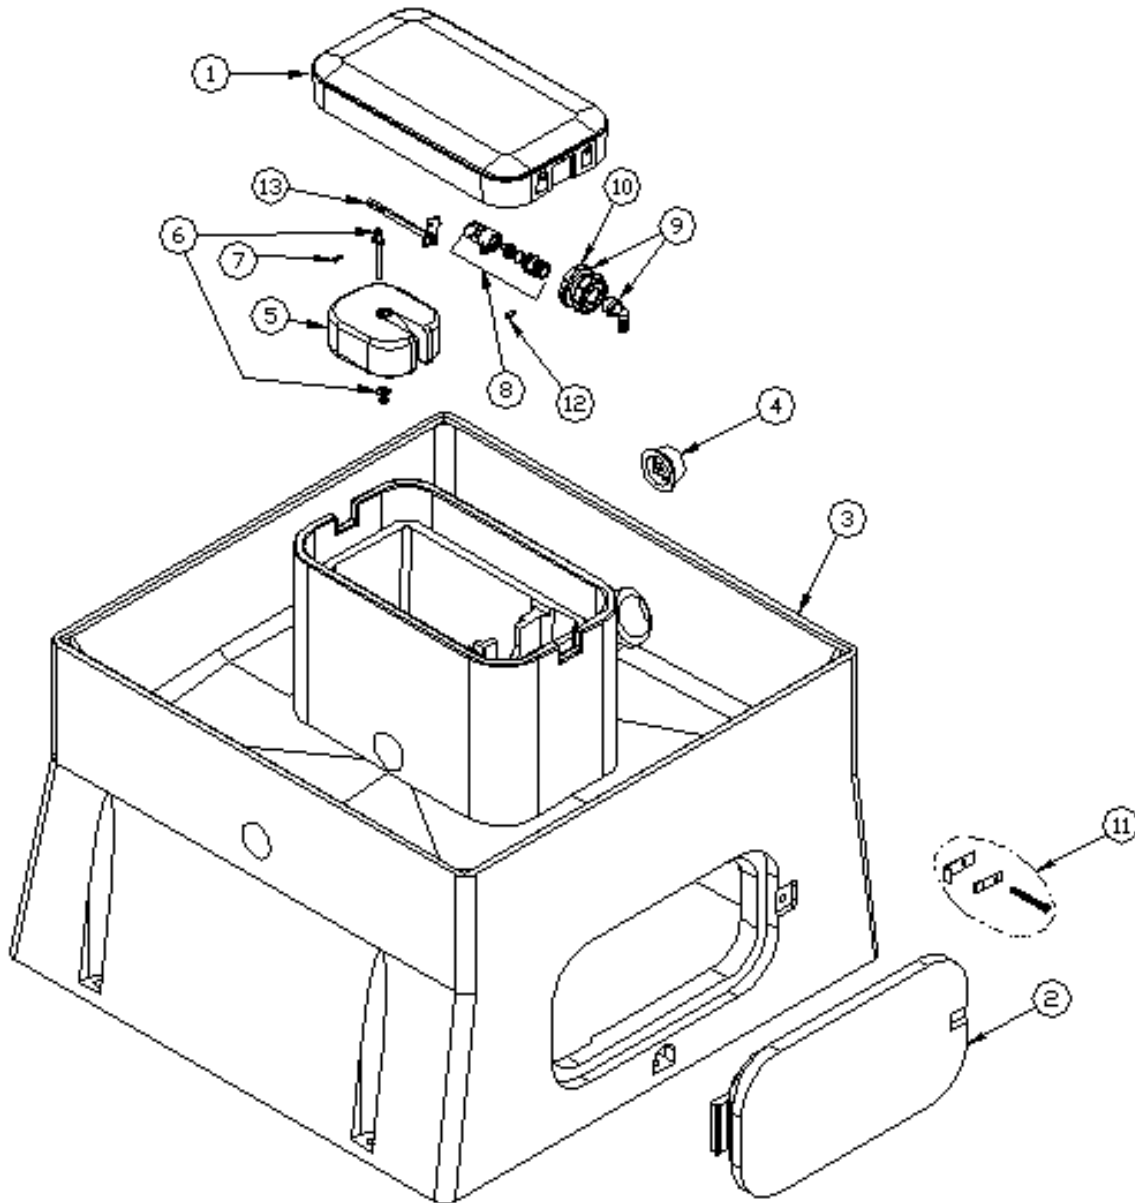

# Ritchie WaterMatic Model 1000

Part # 18110

Item	Part #	Description	Qty	Item	Part #	Description	Qty
1	18112	Valve Cover 1000	1	9	16898	Bulkhead Fitting and Elbow	1
2	16562	Access Panel	1	10	18147	Pkg. Access Panel Hardware	1
3	18111	Base	1	11	11498	Valve Pin	1
4	16478	Drain Plug Pkg. 3"	3	12	12572	Cattle Float Arm Assembly	1
5	11844	Float	1	NS	15891	Supply Hose	1
6	15256	Float Stem with Nut Pkg.	1	NS	11778	Adapter 5/8 HB x 3/4 NPT (supply hose)	1
7	11500	Float Pin	1	NS	17346	Pkg. Washer 3/8 x 1 1/4 ZP	9
8	11101	Cattle Valve Male 3/4" NPT Red	1	NS	18109	Complete Accessory Pkg.	1