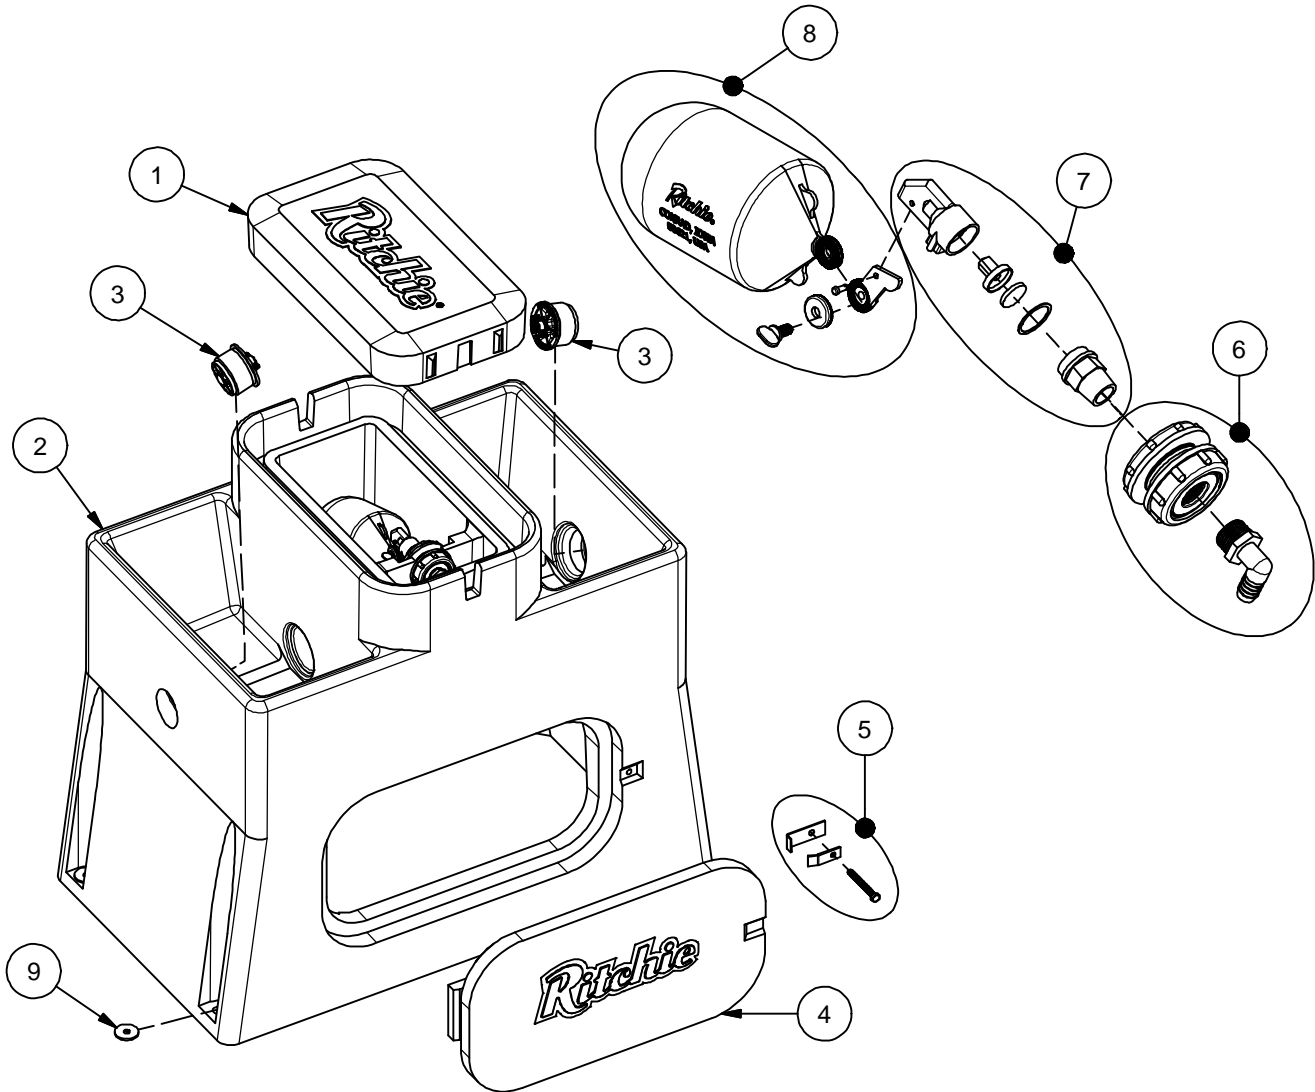

# WaterMatic 300

Part # 18050

Item	Part #	Description	Qty	Item	Part #	Description	Qty
1	18048	WaterMatic 300 Cover	1	8	18314	Float with Hardware pkg	1 pkg
2	18049	WaterMatic 300 Base	1		18313	Hardware for Float pkg	1 pkg
3	18470	Drain Plug Ritchie 3"	2 pkg	9	18318	Bolt Down Washer (4/pkg)	2 pkg
4	16562	Access Panel 10"x20"	1	NS	14866	Seal Foam 10' Roll	2
5	18147	Access Panel Hardware pkg	1 pkg	NS	15931	Hose Clamp 1" SS (5/pkg)	1 pkg
6	16898	Bulkhead with Elbow	1 pkg	NS	18614	Adapter 3/4" x 5/8" HB	1 pkg
7	11101	Red Valve 3/4" Male pkg	1 pkg	NS	18096	WMatic 300 Accessory pkg	1 pkg