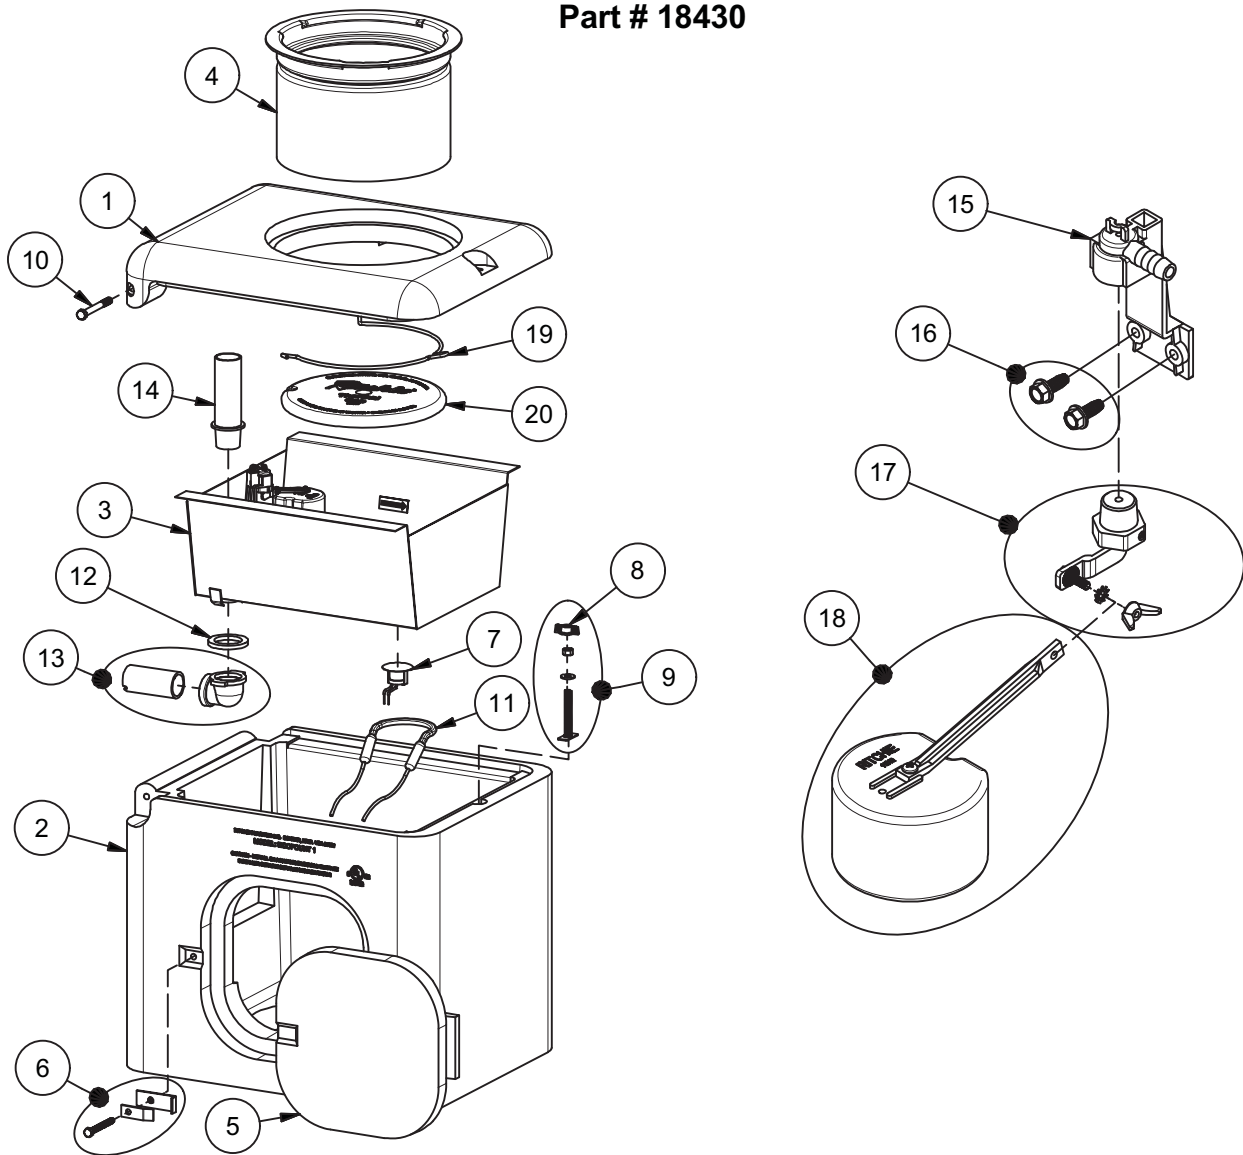

# EcoFount 1

Part # 18430

Item	Part #	Description	Qty	Item	Part #	Description	Qty
1	18434	EcoFount 1 Top	1	15	11515	Valve Bracket 1/2" w/ Scrws pkg	1 pkg
2	18436	EcoFount 1 Casing	1	16	15154	Screws Valve Bracket (10/ pkg)	1 pkg
3	18437	EcoFount 1 Trough	1 pkg	17	12575	Red Valve 1/2" pkg	1 pkg
4	18447	EcoFount Drinkwell W/ Ring pkg	1 pkg	18	12836	Float with Long Arm pkg	1 pkg
5	18370	Access Panel 10" x 10"	1	19	17963	Retaining Ring SS	1
6	18147	Access Panel Hardware pkg	1 pkg	20	14412	Thermal Cap	1
7	11885	Disc Thermostat pkg	1 pkg	NS	18318	Bolt Down Washer (4/pkg)	1 pkg
8	18451	Wing Nut 3/8" Nylon (4/pkg)	1 pkg	NS	13830	Cable Htr 120V 48W (1/pkg)	1 pkg
9	18448	T-Bolt w/ Wingnut 3/8" pkg	1 pkg	NS	18429	EcoFount 1 Accessory pkg	1 pkg
10	18452	Bolt 3/8"x3" SS (2/pkg)	1 pkg	NS	14866	Seal Foam 1/2"x3/4"x10' Roll	1
11	14150	Heater 120V 125W (1/pkg)	1 pkg				
12	18075	Drain Washer (6/pkg)	1 pkg		18431	EcoFount 1 240V	
13	16172	Drain Pipe with Elbow	1	NS	16664	Heater 240V 200W (1/pkg)	1 pkg
14	14647	Drain Plug Overflow	1	NS	16424	Cable Htr 240V 48W (1/pkg)	1 pkg