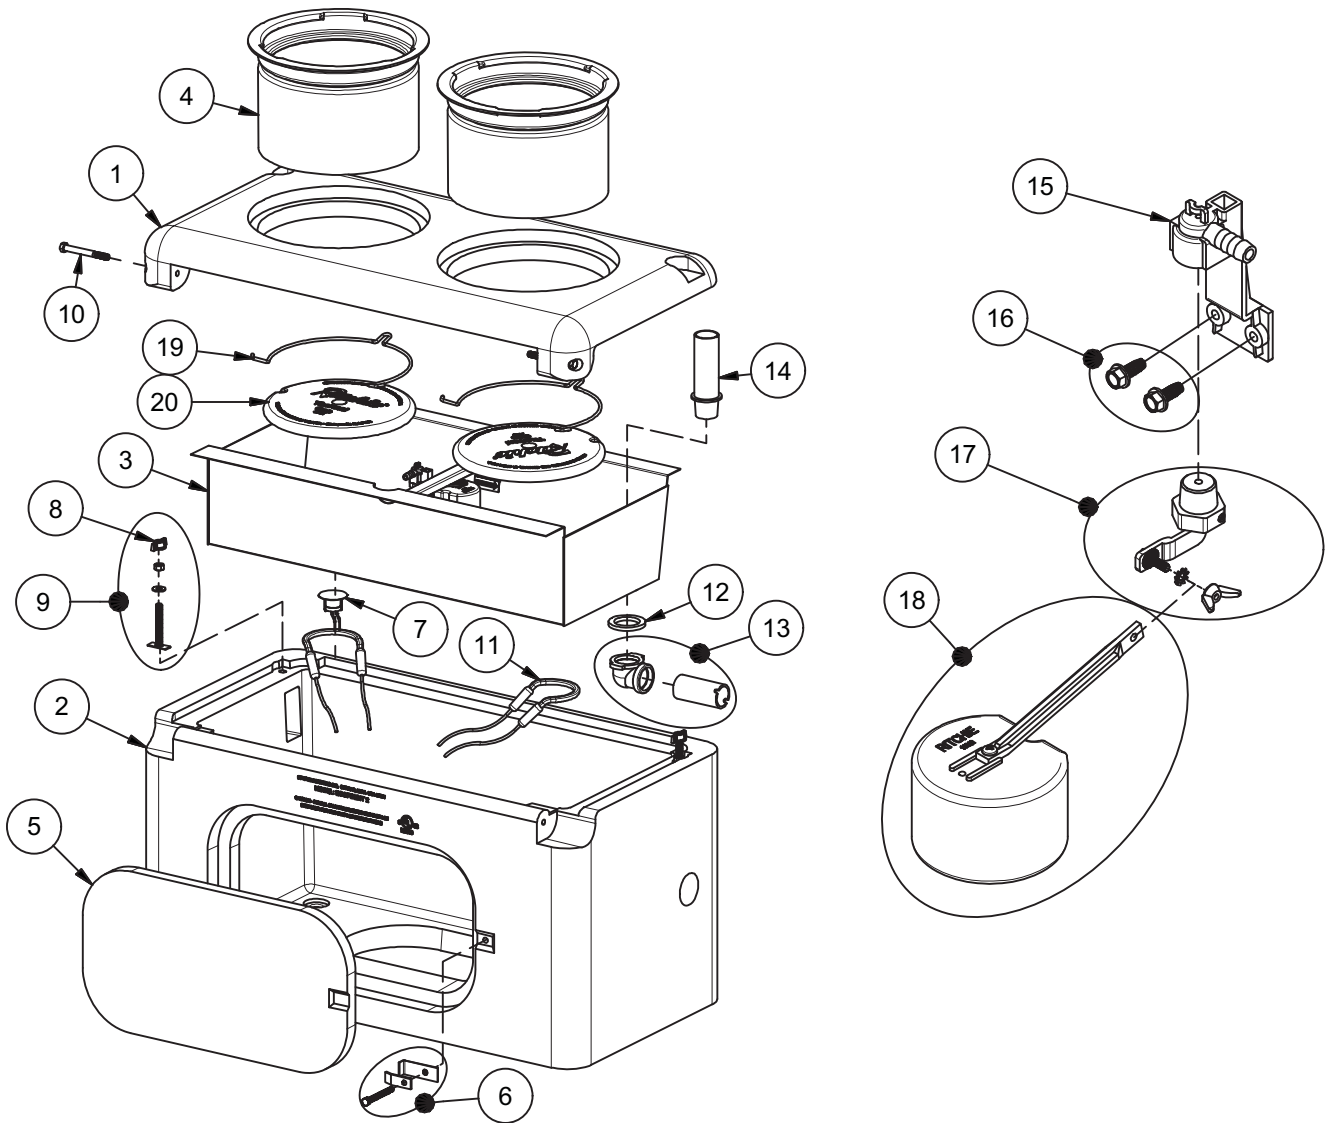

EcoFount 2

Part # 18440

Item	Part #	Description	Qty	Item	Part #	Description	Qty
1	18444	EcoFount 2 Top	1	15	11515	Valve Bracket 1/2" w/ Scrws pkg	1 pkg
2	18446	EcoFount 2 Casing	1	16	15154	Screws Valve Bracket (10/ pkg)	1 pkg
3	18438	EcoFount 2 Trough	1 pkg	17	12575	Red Valve 1/2" pkg	1 pkg
4	18447	EcoFount Drinkwell W/ Ring pkg	2 pkg	18	12836	Float with Long Arm pkg	1 pkg
5	16562	Access Panel 10" x 20"	1	19	17963	Retaining Ring SS	2
6	18147	Access Panel Hardware pkg	1 pkg	20	14412	Thermal Cap	2
7	11885	Disc Thermostat pkg	1 pkg	NS	18318	Bolt Down Washer (4/pkg)	1 pkg
8	18451	Wing Nut 3/8" Nylon (4/pkg)	1 pkg	NS	13830	Cable Htr 120V 48W (1/pkg)	1 pkg
9	18448	T-Bolt w/ Wingnut 3/8" pkg	2 pkg	NS	18429	EcoFount 2 Accessory pkg	1 pkg
10	18452	Bolt 3/8"x3" SS (2/pkg)	1 pkg	NS	14866	Seal Foam 1/2"x3/4"x10' Roll	1
11	14150	Heater 120V 125W (1/pkg)	2 pkg				
12	18075	Drain Washer (6/pkg)	1 pkg		18441	EcoFount 2 240V	
13	16172	Drain Pipe with Elbow	1	NS	16664	Heater 240V 200W (1/pkg)	2 pkg
14	14647	Drain Plug Overflow	1	NS	16424	Cable Htr 240V 48W (1/pkg)	1 pkg